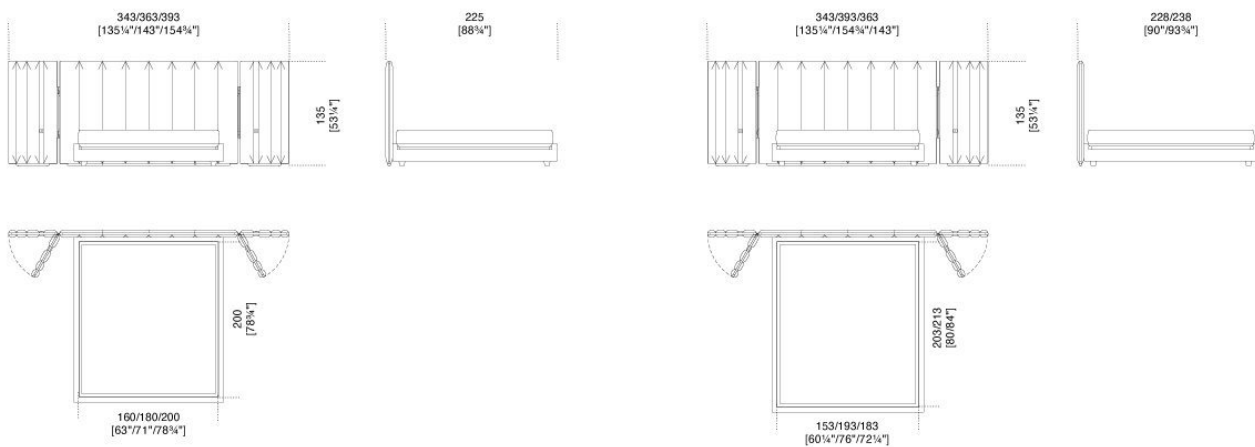

Letto imbottito in poliuretano espanso indeformabile a densità differenziate e fibra poliestere. Testata autoportante imbottita. Disponibile con rivestimento in tessuto o pelle nei colori di campionario. Dettagli in ottone satinato.

Bed in non-deformable foam polyurethane in different density and polyester fibre. Freestanding upholstered headboard. Available covered by fabric or leather as per sample. Satin brass details.

Dimensioni / Sizes
343 x 225 x 135 (160 x 200)*
363 x 225 x 135 (180 x 200)*
393 x 225 x 135 (200 x 200)*
343 x 228 x 135 (153 x 203)*
393 x 228 x 135 (193 x 203)*
363 x 238 x 135 (183 x 213)*

*Materasso