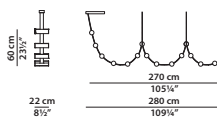

Dimmerazione: **1-10** alimentatore standard già compatibile.

Dimming: **1-10** standard power supply already compatible.

DALI con supplemento/ **TAGLIO DI FASE** con supplemento.

DALI with surcharge/ **PHASE CUT** with surcharge.

280 x 22 h100 cm - 109¼ x 8½ h39"

C3 - Sospensione. Hanging lamp.

Striscia LED 2700K - 20W/MT. (n. 16 corpi lampada).
11040 lumen.
2700K LED strip - 20W/MT. (16 lighting fixtures).
11040 lumens.