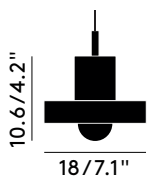

STONE PENDANT

This hard, semi-precious surface has transfixed architects, sculptors and designers for millennia. It is the dream material – tough yet tactile, heavy and long-lasting with individual personality. Available in Pendant, Table and Wall light versions.

STONE PENDANT EU

Code
STP02WEU

Year of Design	2015
Material	Marble and Brass
Bulb Spec	E27 5W brass crowned LED. Bulb included.
Cable Spec	250m black fabric cable.