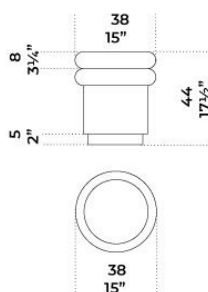

Pouffe padded in non-deformable foam polyurethane in different density and polyester fibre. Black open pore lacquered solid ash base. Covered by fabric or leather as per samples. Not removable cover.

*Dimensioni / Sizes
Cm (L x P x H)
Ø 38 x 44*