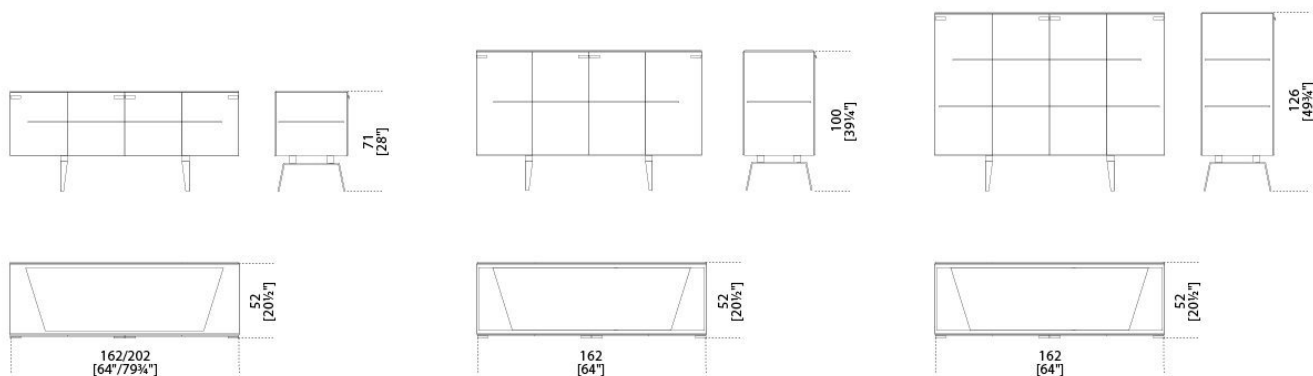

Sideboard in 8mm tempered extralight glass covered by goat skin parchment. Due to the characteristic of the parchment each piece is unique and exclusive. Supplied with 8mm extralight tempered glass shelves. Patinated bronze lacquered metal structure, handles and wooden base. Collection in numbered edition.

Dimensioni / Sizes  
Cm (L x P x H)  
162 x 52 x 71  
162 x 52 x 100  
162 x 52 x 126  
202 x 52 x 71

---