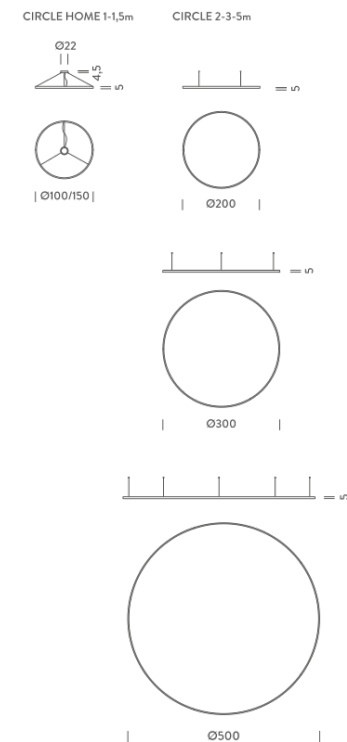

| Ø100/150 |

CIRCLE 2-3-5m

| Ø200 |

| Ø300 |

| Ø500 |

HOME Ø 1M | UP - DOWNLIGHT - 4000K

LAMPING

Source	Linear LED
Total power	90W
Emission	Diffused orientable
Switching	DALI
Tension	110/240V
Color temperature	4000K
Luminous flux	6154lm
Typ cri	90
Energy class	A+
Ip class	40
Dimensions	ø100x5cm
Materials	Aluminium
Notes	Canopy included, 3 adjustable metal cables (length from 3m to 0,5m), shipped assembled.
Customization options	Shapes, sizes

LAMPING

Source	Linear LED
Total power	90W
Emission	Diffused orientable
Switching	DALI
Tension	110/240V
Color temperature	3000K
Luminous flux	5539lm
Typ cri	90
Energy class	A+
Ip class	40
Dimensions	ø200x5cm
Materials	Aluminium
Notes	4 adjustable metal cables (length from 3m to 0,5m), shipped into 2 arches
Customization options	Shapes, sizes

Codes

BZRC1620G15WBO
BZRC1620G15WNE
BZRC1620G15WOR

Structure

white
black
gold

PACKAGE

Package 01 Dimension: 210x110x15 cm

Certificazioni

Ø 2M | UP - DOWNLIGHT - 3000K