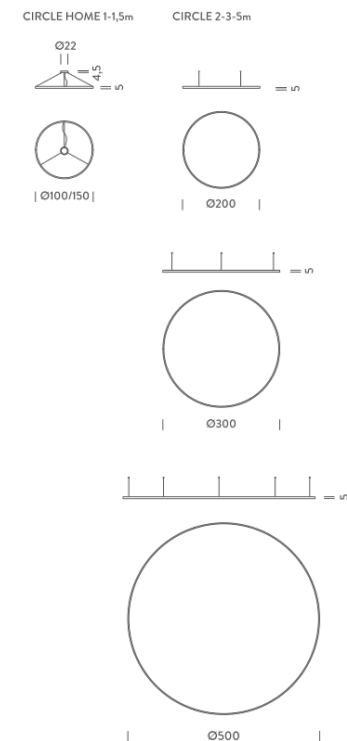

| Ø100/150 |

CIRCLE 2-3-5m

| Ø200 |

| Ø300 |

| Ø500 |

HOME Ø 1M | UP - DOWNLIGHT - 4000K

LAMPING

Source	Linear LED
Total power	90W
Emission	Diffused orientable
Switching	DALI
Tension	110/240V
Color temperature	4000K
Luminous flux	6154lm
Typ cri	90
Energy class	A+
Ip class	40
Dimensions	ø100x5cm
Materials	Aluminium
Notes	Canopy included, 3 adjustable metal cables (length from 3m to 0,5m), shipped assembled.
Customization options	Shapes, sizes

LAMPING

Source	Linear LED
Total power	68W
Emission	Diffused orientable
Switching	DALI
Tension	110/240V
Color temperature	4000K
Luminous flux	4616lm
Typ cri	90
Energy class	A+
Ip class	40
Dimensions	ø150x5cm
Materials	Aluminium
Notes	Canopy included, 3 adjustable metal cables (length from 3m to 0,5m), shipped assembled.
Customization options	Shapes, sizes

Codes

BZRC1615G15NBO
BZRC1615G15NNE
BZRC1615G15NOR

Structure

white
black
gold

PACKAGE

Package 01 Dimension: 160x160x15 cm

Certificazioni

HOME Ø 1,5M | UP - DOWNLIGHT - 4000K

LAMPING

Source	Linear LED
Total power	136W
Emission	Diffused orientable
Switching	DALI
Tension	220V
Color temperature	4000K
Luminous flux	9232lm
Typ cri	90
Energy class	A+
Ip class	40
Dimensions	ø150x5cm
Materials	Aluminium
Notes	Canopy included, 3 adjustable metal cables (length from 3m to 0,5m), shipped assembled.
Customization options	Shapes, sizes