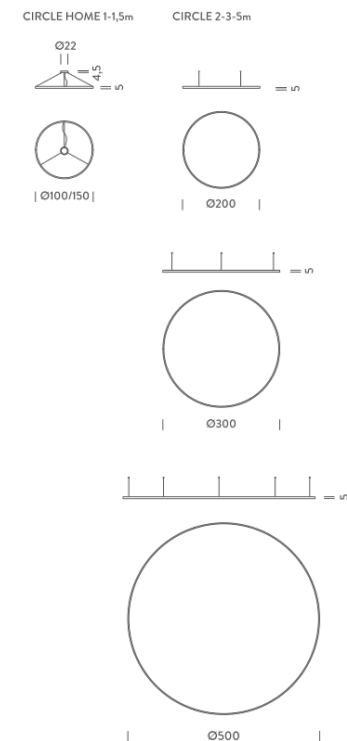

Ø 3M | DOWNLIGHT - 4000K

LAMPING

Source	Linear LED
Total power	134W
Emission	Diffused orientable
Switching	DALI
Tension	220V
Color temperature	4000K
Luminous flux	9153lm
Typ cri	90
Energy class	A+
Ip class	40
Dimensions	ø300x5cm
Materials	Aluminium
Notes	6 adjustable metal cables (length from 3m to 0,5m), shipped into 3 arches
Customization options	Shapes, sizes

Codes

BZRC1630G15NBO
BZRC1630G15NNE
BZRC1630G15NOR

Structure

white
black
gold

PACKAGE

Package 01   Dimension: 310x110x15 cm

Certificazioni