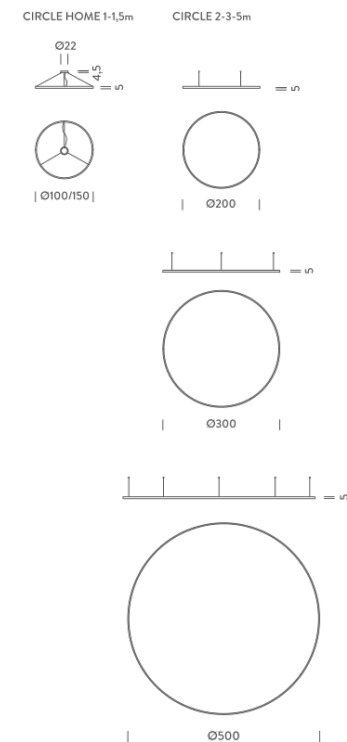

LAMPING

Source	Linear LED
Total power	90W
Emission	Diffused orientable
Switching	DALI
Tension	110/240V
Color temperature	4000K
Luminous flux	6154lm
Typ cri	90
Energy class	A+
Ip class	40
Dimensions	ø200x5cm
Materials	Aluminium
Notes	4 adjustable metal cables (length from 3m to 0,5m), shipped into 2 arches
Customization options	Shapes, sizes

Codes

BZRC1620G15NBO
BZRC1620G15NNE
BZRC1620G15NOR

Structure

white
black
gold

PACKAGE

Package 01 Dimension: 210x110x15 cm

Certificazioni

Ø 2M | UP - DOWNLIGHT - 4000K