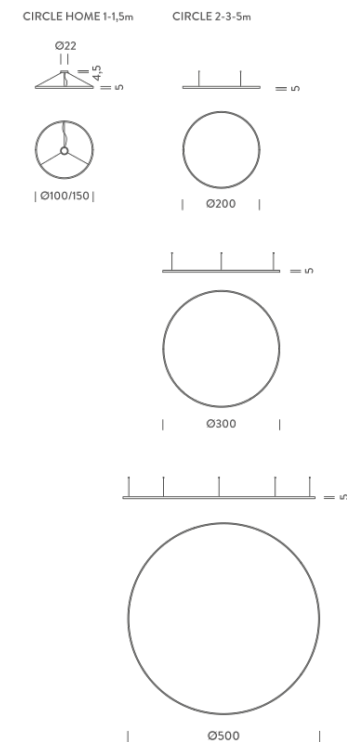

Ø 2M | UP - DOWNLIGHT - 4000K

LAMPING

Source	Linear LED
Total power	180W
Emission	Diffused orientable
Switching	DALI
Tension	220V
Color temperature	4000K
Luminous flux	12309lm
Typ cri	90
Energy class	A+
Ip class	40
Dimensions	ø200x5cm
Materials	Aluminium
Notes	4 adjustable metal cables (length from 3m to 0,5m), shipped into 2 arches
Customization options	Shapes, sizes

Codes

BZRC1720G15NBO
BZRC1720G15NNE
BZRC1720G15NOR

Structure

white
black
gold

PACKAGE

Package 01   Dimension: 310x110x15 cm

Certificazioni