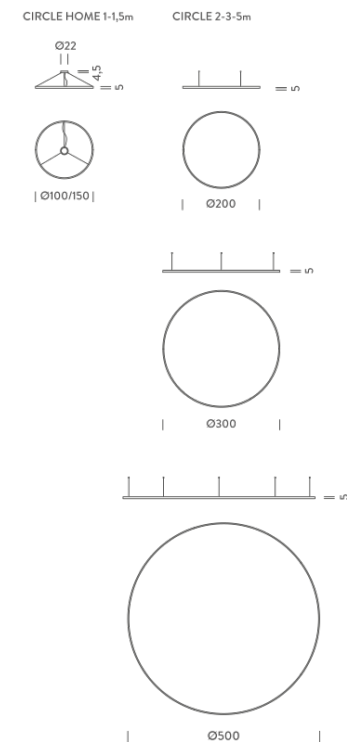

Ø 2M | UP - DOWNLIGHT - 3000K

LAMPING

Source	Linear LED
Total power	180W
Emission	Diffused orientable
Switching	DALI
Tension	220V
Color temperature	3000K
Luminous flux	11078lm
Typ cri	90
Energy class	A+
Ip class	40
Dimensions	ø200x5cm
Materials	Aluminium
Notes	4 adjustable metal cables (length from 3m to 0,5m), shipped into 2 arches
Customization options	Shapes, sizes

Codes

BZRC1720G15WBO
BZRC1720G15WNE
BZRC1720G15WOR

Structure

white
black
gold

PACKAGE

Package 01   Dimension: 210x110x15 cm

Certificazioni