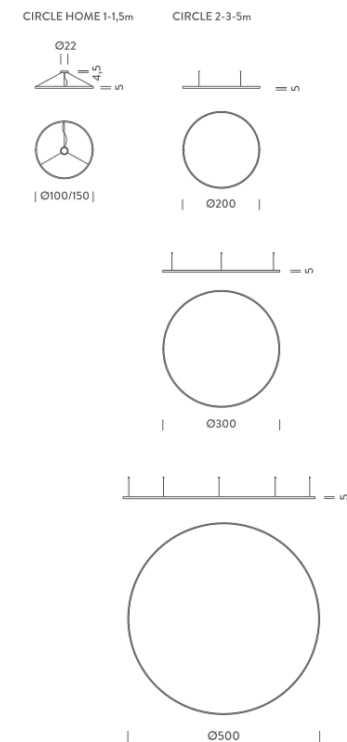

HOME Ø 1,5M | DOWNLIGHT - 3000K

LAMPING

Source	Linear LED
Total power	68W
Emission	Diffused orientable
Switching	DALI
Tension	110/240V
Color temperature	3000K
Luminous flux	4154lm
Typ cri	90
Energy class	A+
Ip class	40
Dimensions	ø150x5cm
Materials	Aluminium
Notes	Canopy included, 3 adjustable metal cables (length from 3m to 0,5m), shipped assembled.
Customization options	Shapes, sizes

Codes

BZRC1615G15WBO
BZRC1615G15WNE
BZRC1615G15WOR

Structure

white
black
gold

PACKAGE

Package 01   Dimension: 160x160x15 cm

Certificazioni