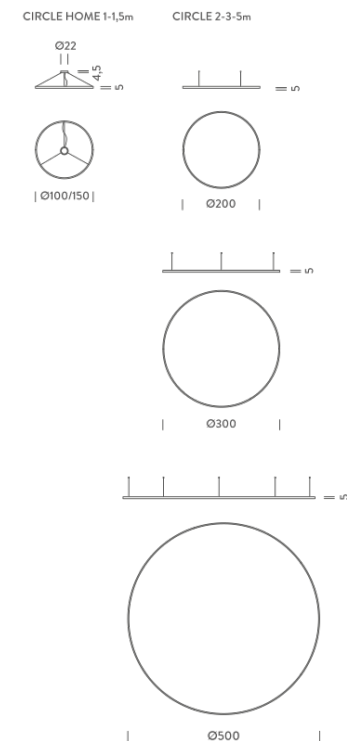

| Ø100/150 |

CIRCLE 2-3-5m

| Ø200 |

| Ø300 |

| Ø500 |

HOME Ø 1M | UP - DOWNLIGHT - 4000K

LAMPING

Source	Linear LED
Total power	90W
Emission	Diffused orientable
Switching	DALI
Tension	110/240V
Color temperature	4000K
Luminous flux	6154lm
Typ cri	90
Energy class	A+
Ip class	40
Dimensions	ø100x5cm
Materials	Aluminium
Notes	Canopy included, 3 adjustable metal cables (length from 3m to 0,5m), shipped assembled.
Customization options	Shapes, sizes

LAMPING

Source	Linear LED
Total power	136W
Emission	Diffused orientable
Switching	DALI
Tension	220V
Color temperature	2700K
Luminous flux	7847lm
Typ cri	90
Energy class	A+
Ip class	40
Dimensions	ø150x5cm
Materials	Aluminium
Notes	Canopy included, 3 adjustable metal cables (length from 3m to 0,5m), shipped assembled.
Customization options	Shapes, sizes

Codes

BZRC1715G15DBO
BZRC1715G15DNE
BZRC1715G15DOR

Structure

white
black
gold

PACKAGE

Package 01 Dimension: 160x160x15 cm

Certificazioni

HOME Ø 1,5M | DOWNLIGHT - 3000K

LAMPING

Source	Linear LED
Total power	68W
Emission	Diffused orientable
Switching	DALI
Tension	110/240V
Color temperature	3000K
Luminous flux	4154lm
Typ cri	90
Energy class	A+
Ip class	40
Dimensions	ø150x5cm
Materials	Aluminium
Notes	Canopy included, 3 adjustable metal cables (length from 3m to 0,5m), shipped assembled.
Customization options	Shapes, sizes