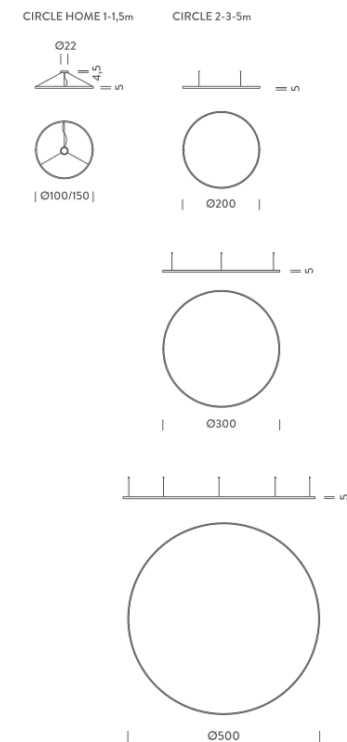

L'emissione di luce può essere diretta o bi-emissione con alto flusso luminoso e con tre differenti temperature colore.

HOME Ø 1M | DOWNLIGHT - 2700K

LAMPING

Source	Linear LED
Total power	45W
Emission	Diffused orientable
Switching	DALI
Tension	110/240V
Color temperature	2700K
Luminous flux	2616lm
Typ cri	90
Energy class	A+
Ip class	40
Dimensions	ø100x5cm
Materials	Aluminium
Notes	Canopy included, 3 adjustable metal cables (length from 3m to 0,5m), shipped assembled.
Customization options	Shapes, sizes

Codes

BZRC1610G15DBO
BZRC1610G15DNE
BZRC1610G15DOR

Structure

white
black
gold

PACKAGE

Package 01 Dimension: 110x110x15 cm

Certificazioni

HOME Ø1M | UP - DOWNLIGHT - 2700K

LAMPING

Source	Linear LED
Total power	90W
Emission	Diffused orientable
Switching	DALI
Tension	110/240V
Color temperature	2700K
Luminous flux	5231lm
Typ cri	90
Energy class	A+
Ip class	40
Dimensions	ø100x5cm
Materials	Aluminium
Notes	Canopy included, 3 adjustable metal cables (length from 3m to 0,5m), shipped assembled.
Customization options	Shapes, sizes