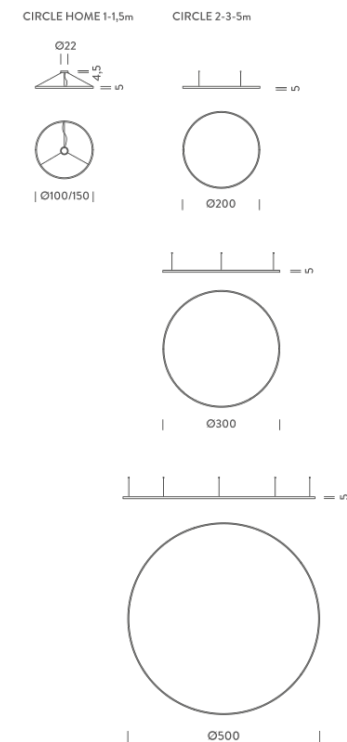

Ø 3M | UP - DOWNLIGHT - 3000K

LAMPING

Source	Linear LED
Total power	268W
Emission	Diffused orientable
Switching	DALI
Tension	110/240V
Color temperature	3000K
Luminous flux	16476lm
Typ cri	90
Energy class	A+
Ip class	40
Dimensions	ø300x5cm
Materials	Aluminium
Notes	6 adjustable metal cables (length from 3m to 0,5m), shipped into 3 arches
Customization options	Shapes, sizes

Codes

BZRC1730G15WBO
BZRC1730G15WNE
BZRC1730G15WOR

Structure

white
black
gold

PACKAGE

Package 01   Dimension: 310x110x15 cm

Certificazioni