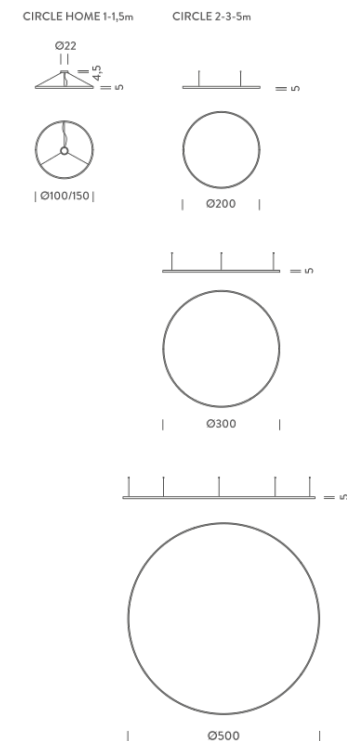

HOME Ø 1,5M | UP - DOWNLIGHT - 3000K

LAMPING

Source	Linear LED
Total power	136W
Emission	Diffused orientable
Switching	DALI
Tension	220V
Color temperature	3000K
Luminous flux	8308lm
Typ cri	90
Energy class	A+
Ip class	40
Dimensions	ø150x5cm
Materials	Aluminium
Notes	Canopy included, 3 adjustable metal cables (length from 3m to 0,5m), shipped assembled.
Customization options	Shapes, sizes

Codes

BZRC1715G15WBO
BZRC1715G15WNE
BZRC1715G15WOR

Structure

white
black
gold

PACKAGE

Package 01   Dimension: 160x160x15 cm

Certificazioni