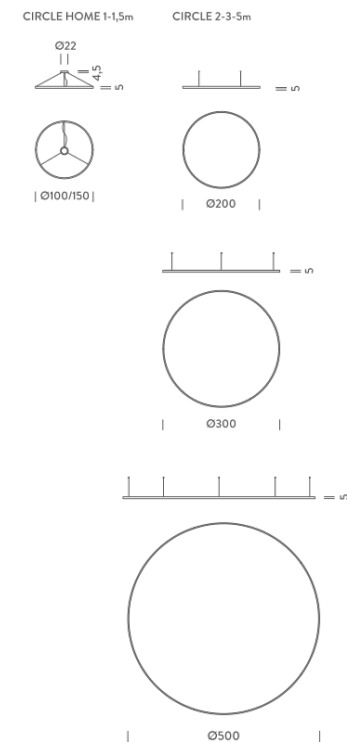

LAMPING

Source	Linear LED
Total power	90W
Emission	Diffused orientable
Switching	DALI
Tension	110/240V
Color temperature	3000K
Luminous flux	5539lm
Typ cri	90
Energy class	A+
Ip class	40
Dimensions	ø100x5cm
Materials	Aluminium
Notes	Canopy included, 3 adjustable metal cables (length from 3m to 0,5m), shipped assembled.
Customization options	Shapes, sizes

Codes

BZRC1710G15WBO
BZRC1710G15WNE
BZRC1710G15WOR

Structure

white
black
gold

PACKAGE

Package 01 Dimension: 110x110x15 cm

Certificazioni

HOME Ø 1M | DOWNLIGHT - 4000K

LAMPING

Source	Linear LED
Total power	45W
Emission	Diffused orientable
Switching	DALI
Tension	110/240V
Color temperature	4000K
Luminous flux	3077lm
Typ cri	90
Energy class	A+
Ip class	40
Dimensions	ø100x5cm
Materials	Aluminium
Notes	Canopy included, 3 adjustable metal cables (length from 3m to 0,5m), shipped assembled.
Customization options	Shapes, sizes

| Ø100/150 |

CIRCLE 2-3-5m

| Ø200 |

| Ø300 |

| Ø500 |

HOME Ø 1M | UP - DOWNLIGHT - 4000K

LAMPING

Source	Linear LED
Total power	90W
Emission	Diffused orientable
Switching	DALI
Tension	110/240V
Color temperature	4000K
Luminous flux	6154lm
Typ cri	90
Energy class	A+
Ip class	40
Dimensions	ø100x5cm
Materials	Aluminium
Notes	Canopy included, 3 adjustable metal cables (length from 3m to 0,5m), shipped assembled.
Customization options	Shapes, sizes