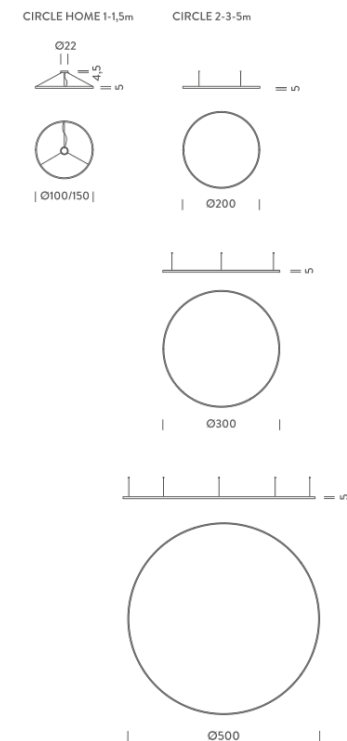

| Ø100/150 |

CIRCLE 2-3-5m

| Ø200 |

| Ø300 |

| Ø500 |

HOME Ø 1M | UP - DOWNLIGHT - 4000K

LAMPING

Source	Linear LED
Total power	90W
Emission	Diffused orientable
Switching	DALI
Tension	110/240V
Color temperature	4000K
Luminous flux	6154lm
Typ cri	90
Energy class	A+
Ip class	40
Dimensions	ø100x5cm
Materials	Aluminium
Notes	Canopy included, 3 adjustable metal cables (length from 3m to 0,5m), shipped assembled.
Customization options	Shapes, sizes

LAMPING

Source	Linear LED
Total power	68W
Emission	Diffused orientable
Switching	DALI
Tension	110/240V
Color temperature	2700K
Luminous flux	3923lm
Typ cri	90
Energy class	A+
Ip class	40
Dimensions	ø150x5cm
Materials	Aluminium
Notes	Canopy included, 3 adjustable metal cables (length from 3m to 0,5m), shipped assembled.
Customization options	Shapes, sizes

Codes

BZRC1615G15DBO
BZRC1615G15DNE
BZRC1615G15DOR

Structure

white
black
gold

PACKAGE

Package 01 Dimension: 160x160x15 cm

Certificazioni

HOME Ø 1,5M | UP - DOWNLIGHT - 2700K

LAMPING

Source	Linear LED
Total power	136W
Emission	Diffused orientable
Switching	DALI
Tension	220V
Color temperature	2700K
Luminous flux	7847lm
Typ cri	90
Energy class	A+
Ip class	40
Dimensions	ø150x5cm
Materials	Aluminium
Notes	Canopy included, 3 adjustable metal cables (length from 3m to 0,5m), shipped assembled.
Customization options	Shapes, sizes