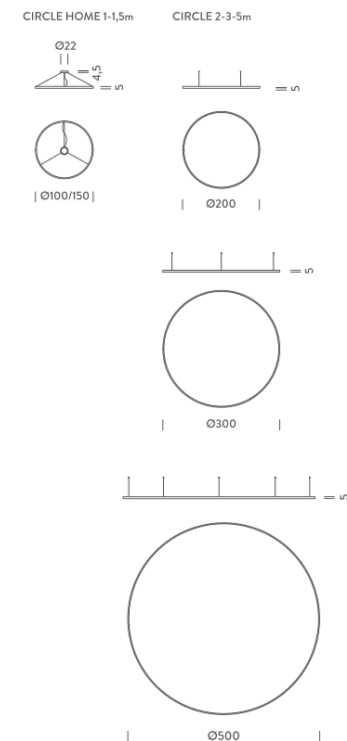

Ø 5M | UP - DOWNLIGHT - 5000K

LAMPING

Source	Linear LED
Total power	452W
Emission	Diffused orientable
Switching	DALI
Tension	110/240V
Color temperature	3000K
Luminous flux	27695lm
Typ cri	90
Energy class	A+
Ip class	40
Dimensions	ø500x5cm
Materials	Aluminium
Notes	10 adjustable metal cables (length from 3m to 0,5m), shipped into 5 arches
Customization options	Shapes, sizes

Codes

BZRC1750G15WBO
BZRC1750G15WNE
BZRC1750G15WOR

Structure

white
black
gold

PACKAGE

Package 01   Dimension: 310x110x15 cm

Certificazioni