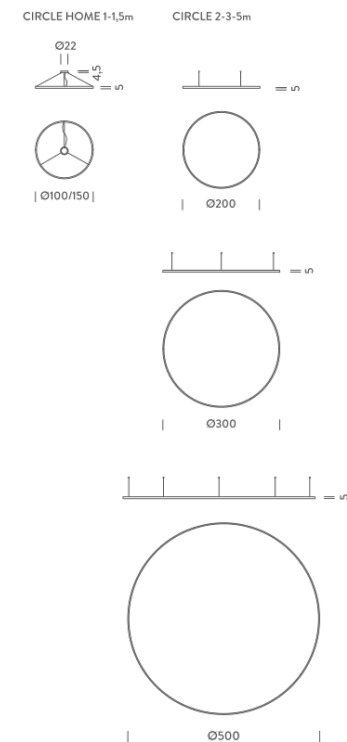

Codes

BZRC1650G15NBO
BZRC1650G15NNE
BZRC1650G15NOR

Structure

white
black
gold

PACKAGE

Package 01 Dimension: 310x110x15 cm

Certificazioni

Ø 5M | UP - DOWNLIGHT - 4000K