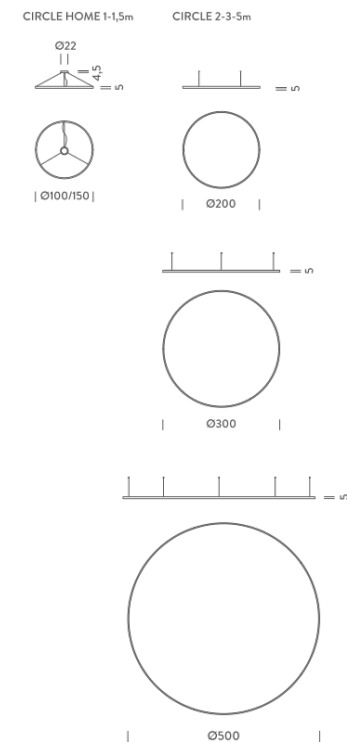

HOME Ø 1,5M | UP - DOWNLIGHT - 4000K

LAMPING

Source	Linear LED
Total power	136W
Emission	Diffused orientable
Switching	DALI
Tension	220V
Color temperature	4000K
Luminous flux	9232lm
Typ cri	90
Energy class	A+
Ip class	40
Dimensions	ø150x5cm
Materials	Aluminium
Notes	Canopy included, 3 adjustable metal cables (length from 3m to 0,5m), shipped assembled.
Customization options	Shapes, sizes

Codes

BZRC1715G15NBO
BZRC1715G15NNE
BZRC1715G15NOR

Structure

white
black
gold

PACKAGE

Package 01   Dimension: 210x110x15 cm

Certificazioni