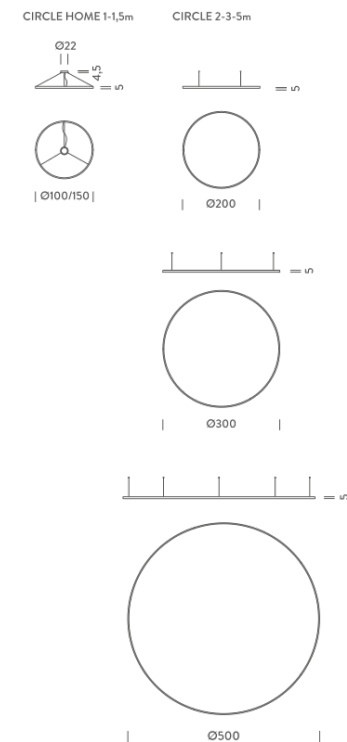

Codes

BZRC1650G15WBO
BZRC1650G15WNE
BZRC1650G15WOR

Structure

white
black
gold

PACKAGE

Package 01 Dimension: 310x110x15 cm

Certificazioni

Ø 5M | UP - DOWNLIGHT - 5000K