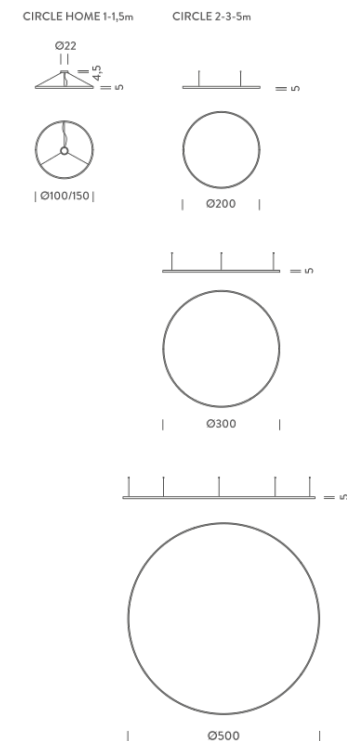

LAMPING

Source	Linear LED
Total power	90W
Emission	Diffused orientable
Switching	DALI
Tension	110/240V
Color temperature	2700K
Luminous flux	5231lm
Typ cri	90
Energy class	A+
Ip class	40
Dimensions	ø100x5cm
Materials	Aluminium
Notes	Canopy included, 3 adjustable metal cables (length from 3m to 0,5m), shipped assembled.
Customization options	Shapes, sizes

Codes

BZRC1710G15DBO
BZRC1710G15DNE
BZRC1710G15DOR

Structure

white
black
gold

PACKAGE

Package 01 Dimension: 110x110x15 cm

Certificazioni

HOME Ø 1M | DOWNLIGHT - 3000K

LAMPING

Source	Linear LED
Total power	45W
Emission	Diffused orientable
Switching	DALI
Tension	110/240V
Color temperature	3000K
Luminous flux	2769lm
Typ cri	90
Energy class	A+
Ip class	40
Dimensions	ø100x5cm
Materials	Aluminium
Notes	Canopy included, 3 adjustable metal cables (length from 3m to 0,5m), shipped assembled.
Customization options	Shapes, sizes

| Ø100/150 |

CIRCLE 2-3-5m

| Ø200 |

| Ø300 |

| Ø500 |

HOME Ø 1M | UP - DOWNLIGHT - 4000K

LAMPING

Source	Linear LED
Total power	90W
Emission	Diffused orientable
Switching	DALI
Tension	110/240V
Color temperature	4000K
Luminous flux	6154lm
Typ cri	90
Energy class	A+
Ip class	40
Dimensions	ø100x5cm
Materials	Aluminium
Notes	Canopy included, 3 adjustable metal cables (length from 3m to 0,5m), shipped assembled.
Customization options	Shapes, sizes