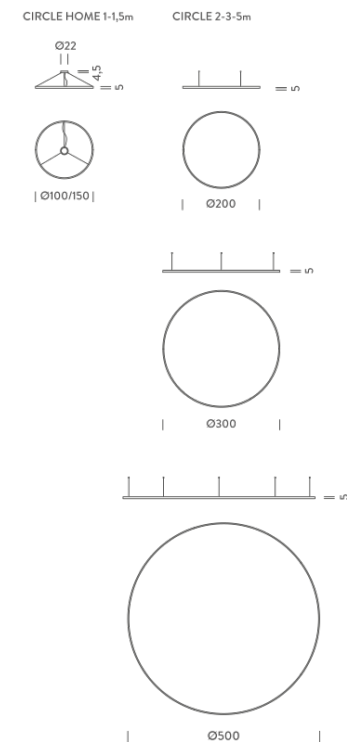

| Ø100/150 |

CIRCLE 2-3-5m

| Ø200 |

| Ø300 |

| Ø500 |

HOME Ø 1M | UP - DOWNLIGHT - 4000K

LAMPING

Source	Linear LED
Total power	90W
Emission	Diffused orientable
Switching	DALI
Tension	110/240V
Color temperature	4000K
Luminous flux	6154lm
Typ cri	90
Energy class	A+
Ip class	40
Dimensions	ø100x5cm
Materials	Aluminium
Notes	Canopy included, 3 adjustable metal cables (length from 3m to 0,5m), shipped assembled.
Customization options	Shapes, sizes

Codes

BZRC1710G15NBO
BZRC1710G15NNE
BZRC1710G15NOR

Structure

white
black
gold

PACKAGE

Package 01 Dimension: 160x160x15 cm

Certificazioni

HOME Ø 1,5M | DOWNLIGHT - 2700K

LAMPING

Source	Linear LED
Total power	68W
Emission	Diffused orientable
Switching	DALI
Tension	110/240V
Color temperature	2700K
Luminous flux	3923lm
Typ cri	90
Energy class	A+
Ip class	40
Dimensions	ø150x5cm
Materials	Aluminium
Notes	Canopy included, 3 adjustable metal cables (length from 3m to 0,5m), shipped assembled.
Customization options	Shapes, sizes