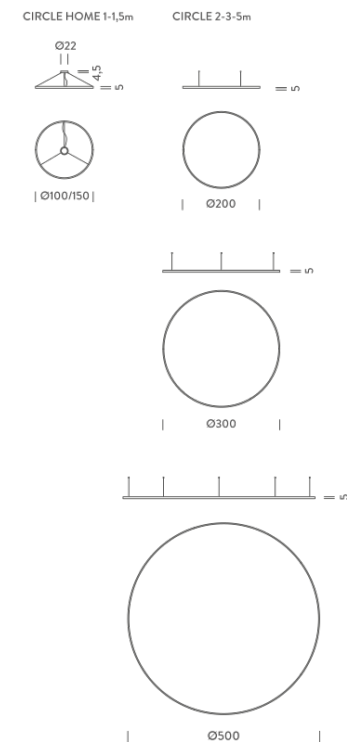

LAMPING

Source	Linear LED
Total power	45W
Emission	Diffused orientable
Switching	DALI
Tension	110/240V
Color temperature	3000K
Luminous flux	2769lm
Typ cri	90
Energy class	A+
Ip class	40
Dimensions	ø100x5cm
Materials	Aluminium
Notes	Canopy included, 3 adjustable metal cables (length from 3m to 0,5m), shipped assembled.
Customization options	Shapes, sizes

Codes

BZRC1610G15WBO
BZRC1610G15WNE
BZRC1610G15WOR

Structure

white
black
gold

PACKAGE

Package 01 Dimension: 110x110x15 cm

Certificazioni

HOME Ø1M | UP - DOWNLIGHT - 3000K

LAMPING

Source	Linear LED
Total power	90W
Emission	Diffused orientable
Switching	DALI
Tension	110/240V
Color temperature	3000K
Luminous flux	5539lm
Typ cri	90
Energy class	A+
Ip class	40
Dimensions	ø100x5cm
Materials	Aluminium
Notes	Canopy included, 3 adjustable metal cables (length from 3m to 0,5m), shipped assembled.
Customization options	Shapes, sizes

| Ø100/150 |

CIRCLE 2-3-5m

| Ø200 |

| Ø300 |

| Ø500 |

HOME Ø 1M | UP - DOWNLIGHT - 4000K

LAMPING

Source	Linear LED
Total power	90W
Emission	Diffused orientable
Switching	DALI
Tension	110/240V
Color temperature	4000K
Luminous flux	6154lm
Typ cri	90
Energy class	A+
Ip class	40
Dimensions	ø100x5cm
Materials	Aluminium
Notes	Canopy included, 3 adjustable metal cables (length from 3m to 0,5m), shipped assembled.
Customization options	Shapes, sizes