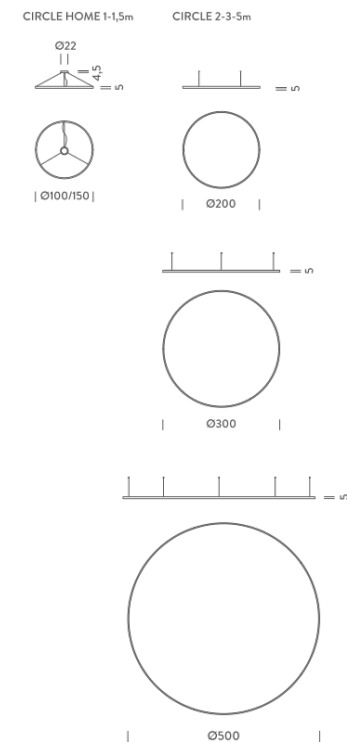

Ø 3M | UP - DOWNLIGHT - 4000K

LAMPING

Source	Linear LED
Total power	268W
Emission	Diffused orientable
Switching	DALI
Tension	110/240V
Color temperature	4000K
Luminous flux	18306lm
Typ cri	90
Energy class	A+
Ip class	40
Dimensions	ø300x5cm
Materials	Aluminium
Notes	6 adjustable metal cables (length from 3m to 0,5m), shipped into 3 arches
Customization options	Shapes, sizes

Codes

BZRC1730G15NBO
BZRC1730G15NNE
BZRC1730G15NOR

Structure

white
black
gold

PACKAGE

Package 01   Dimension: 310x110x15 cm

Certificazioni