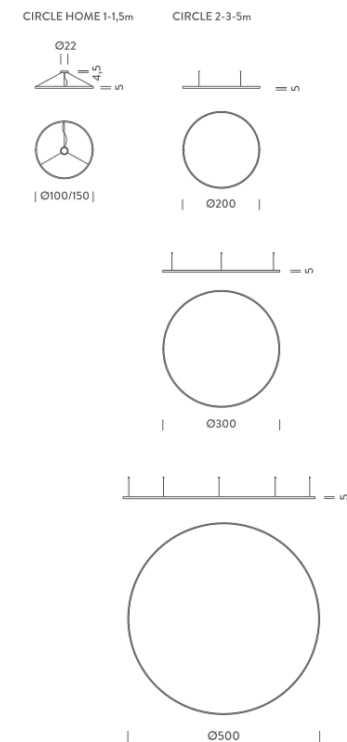

Ø 3M | DOWNLIGHT - 3000K

LAMPING

Source	Linear LED
Total power	134W
Emission	Diffused orientable
Switching	DALI
Tension	220V
Color temperature	3000K
Luminous flux	8238lm
Typ cri	90
Energy class	A+
Ip class	40
Dimensions	ø300x5cm
Materials	Aluminium
Notes	6 adjustable metal cables (length from 3m to 0,5m), shipped into 3 arches
Customization options	Shapes, sizes

Codes

BZRC1630G15WBO
BZRC1630G15WNE
BZRC1630G15WOR

Structure

white
black
gold

PACKAGE

Package 01   Dimension: 310x110x15 cm

Certificazioni