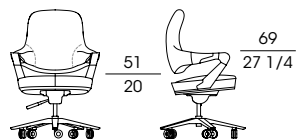

52841

Poltrona ospite in frassino, rivestimento in pelle
Armchair in ash wood, leather upholstery
cm 72 x 57 x h 103,5
in 28 3/8 x 22 1/2 x h 40 3/4