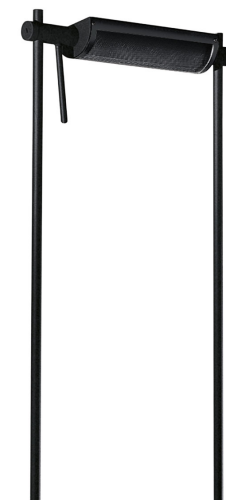

LOGO FLOOR

Mario Barbaglia

Floor, wall and ceiling LED and halogen lamps with adjustable head, in aluminium and printed ABS. In the LED version the perforated reflector is painted in black. Available in black. Widespread adjustable light, dimmable.

HALO

LAMPING

Source	R7s (114mm)
Total power	250W
Emission	orientable, 140°
Switching	dimmable
Tension	230V
Materials	metal + plastic
Notes	orientable 140°, dimmer on cable, cable length 2,3m
Net lamp weight	8,7 kg

Codes

LOG KNN 25

Structure/Diffuser

black/black

PACKAGE

Package 01

Dimension: 25x40x8 cm / Gross weight: 7 kg

Package 02

Dimension: 31x17x198 cm / Gross weight: 4,7 kg

Certificazioni

LED

LAMPING

Source	LED board
Total power	16W
Emission	orientable, 140°
Switching	dimmable
Tension	230V
Color temperature	2700K
Luminous flux	1380lm (source luminous flux)
Typ cri	85
Energy class	A+
Materials	metal + plastic
Notes	orientable 140°, dimmer on cable, cable length 3m
Net lamp weight	7,3 kg