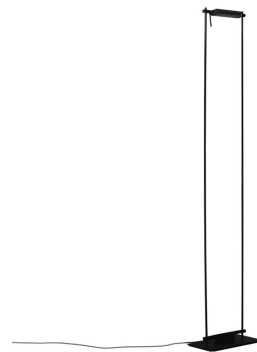

LOGO FLOOR

Mario Barbaglia

Floor, wall and ceiling LED and halogen lamps with adjustable head, in aluminium and printed ABS. In the LED version the perforated reflector is painted in black. Available in black. Widespread adjustable light, dimmable.

HALO

LAMPING

Source	R7s (114mm)
Total power	250W
Emission	orientable, 140°
Switching	dimmable
Tension	230V
Materials	metal + plastic
Notes	orientable 140°, dimmer on cable, cable length 2,3m
Net lamp weight	8,7 kg

Codes

LOG KNN 25

Structure/Diffuser

black/black

PACKAGE

Package 01

Dimension: 25x40x8 cm / Gross weight: 7 kg

Package 02

Dimension: 31x17x198 cm / Gross weight: 4,7 kg

Certificazioni

LED

LAMPING

Source	LED board
Total power	16W
Emission	orientable, 140°
Switching	dimmable
Tension	230V
Color temperature	2700K
Luminous flux	1380lm (source luminous flux)
Typ cri	85
Energy class	A+
Materials	metal + plastic
Notes	orientable 140°, dimmer on cable, cable length 3m
Net lamp weight	7,3 kg