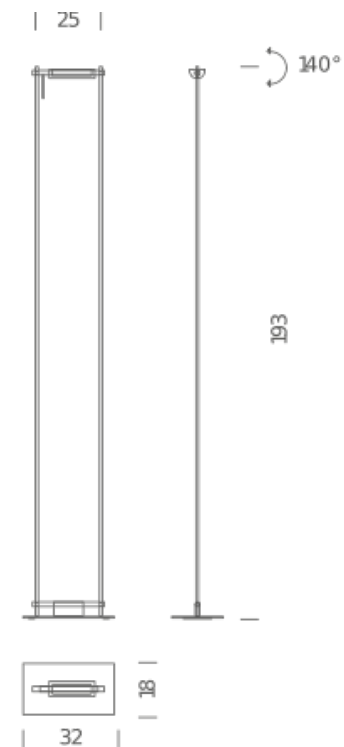

HALO

LAMPING

Source	R7s (114mm)
Total power	250W
Emission	orientable, 140°
Switching	dimmable
Tension	230V
Materials	metal + plastic
Notes	orientable 140°, dimmer on cable, cable length 2,3m
Net lamp weight	8,7 kg

Codes

LOG KNN 25

Structure/Diffuser

black/black

PACKAGE

Package 01

Dimension: 25x40x8 cm / Gross weight: 7 kg

Package 02

Dimension: 31x17x198 cm / Gross weight: 4,7 kg

Certificazioni

LED

LAMPING

Source	LED board
Total power	16W
Emission	orientable, 140°
Switching	dimmable
Tension	230V
Color temperature	2700K
Luminous flux	1380lm (source luminous flux)
Typ cri	85
Energy class	A+
Materials	metal + plastic
Notes	orientable 140°, dimmer on cable, cable length 3m
Net lamp weight	7,3 kg

Dimension: 31x17x198 cm / Gross weight: 3,2 kg

Certificazioni