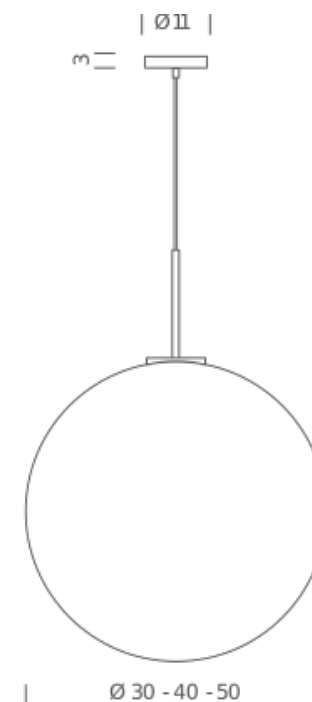

Codes

AST EHC 52
AST EWC 52

Structure/Diffuser

chrome/opal white
white/opal white

PACKAGE

Package 01	Dimension: 20x20x28 cm / Gross weight: 1 kg
Package 02	Dimension: 40x40x40 cm / Gross weight: 3,2 kg

Certificazioni

Ø 40 LED/HALO/FLUO

LAMPING

Source	E27 A60
Total power	150W
Emission	diffused
Switching	dimnable, according to bulb
Tension	230V
Materials	metal + glass
Notes	cable length max 1,5m

Codes

AST EHC 53
AST EWC 53

Structure/Diffuser

chrome/opal white
white/opal white

PACKAGE

Package 01	Dimension: 20x20x28 cm / Gross weight: 1 kg
Package 02	Dimension: 50x50x50 cm / Gross weight: 4,5 kg

Certificazioni

Ø 50 LED/HALO/FLUO

chrome/opal white
white/opal white

PACKAGE

Package 01	Dimension: 20x20x28 cm / Gross weight: 1,1 kg
Package 02	Dimension: 60x60x60 cm / Gross weight: 7 kg

Certificazioni