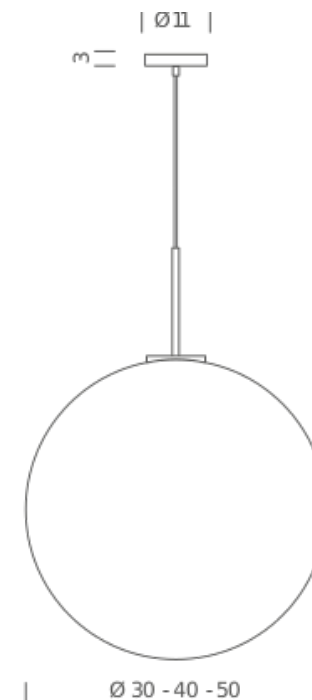

Codes

AST EHC 52
AST EWC 52

Structure/Diffuser

chrome/opal white
white/opal white

PACKAGE

Package 01	Dimension: 20x20x28 cm / Gross weight: 1 kg
Package 02	Dimension: 40x40x40 cm / Gross weight: 3,2 kg

Certificazioni

Ø 40 LED/HALO/FLUO

LAMPING

Source	E27 A60
Total power	150W
Emission	diffused
Switching	dimnable, according to bulb
Tension	230V
Materials	metal + glass
Notes	cable length max 1,5m

Codes

AST EHC 53
AST EWC 53

Structure/Diffuser

chrome/opal white
white/opal white

PACKAGE

Package 01	Dimension: 20x20x28 cm / Gross weight: 1 kg
Package 02	Dimension: 50x50x50 cm / Gross weight: 4,5 kg

Certificazioni

Ø 50 LED/HALO/FLUO

chrome/opal white
white/opal white

PACKAGE

Package 01	Dimension: 20x20x28 cm / Gross weight: 1,1 kg
Package 02	Dimension: 60x60x60 cm / Gross weight: 7 kg

Certificazioni