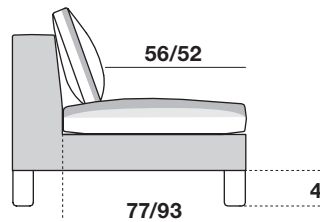

AVAILABLE IN FIRE-RESISTANT
VERSION TB117 AND BS5852
FOR A 12% SURCHARGE

Depth of seat structure alone 77 cm (depth 100 cm)
Depth of seat structure alone 93 cm (depth 116 cm)
Depth of seat with backrest cushion 65 cm
Depth of seat with backrest cushion 56 cm (depth 100 cm)
Depth of seat with backrest cushion 52 cm (depth 116 cm)
Height from floor to bottom of sofa 4 cm