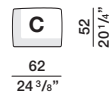

ACSC

back cushion