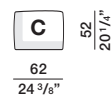

ACSC

back cushion