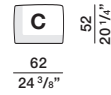

ACSC

back cushion