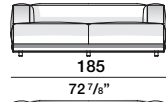

ACSD

DATASHEET

REGISTERED
DESIGN

IX.2023

DIMENSIONS

Augusto depth 116

sofa

DV1811