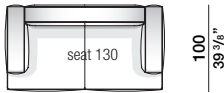

DIMENSIONS

Augusto depth 100

sofa

DV1810

back cushion

ACSC

back cushion

ACSD

sofa

DV2010

back cushion

ACSC

back cushion

ACSD

sofa

DV2310

back cushion

ACSC

back cushion

ACSD

sofa

DV2710

back cushion

ACSC

back cushion

ACSD

DATASHEET

REGISTERED
DESIGN

IX.2023