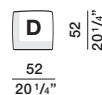

DIMENSIONS

Augusto depth 100

sofa

DV1810

back cushion

ACSC

back cushion

ACSD

sofa

DV2010

back cushion

ACSC

back cushion

ACSD

sofa

DV2310

back cushion

ACSC

back cushion

ACSD

sofa

DV2710

back cushion

ACSC

back cushion

ACSD

DATASHEET

REGISTERED
DESIGN

IX.2023