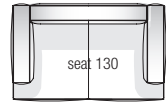

ACSD

DATASHEET

REGISTERED
DESIGN

IX.2023

DIMENSIONS

Augusto depth 116

sofa

DV1811