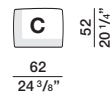

ACSC

back cushion