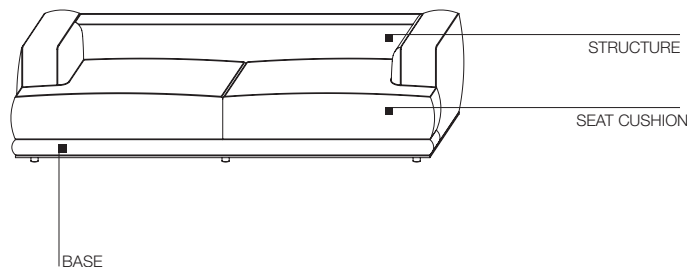

DATASHEET

REGISTERED
DESIGN

IX.2023

TECHNICAL INFORMATION

INTERNAL STRUCTURE

Frame made of solid spruce (*Picea abies*) and particle board panels, with elastic straps.

PADDING STRUCTURE

High-firmness, variable-density polyurethane foam. Cover in bonded velveteen.

AVAILABLE IN FIRE-RESISTANT
VERSION TB117 AND BS5852
FOR A 12% SURCHARGE

Depth of seat structure alone 77 cm (depth 100 cm)
Depth of seat structure alone 93 cm (depth 116 cm)
Depth of seat with backrest cushion 65 cm
Depth of seat with backrest cushion 56 cm (depth 100 cm)
Depth of seat with backrest cushion 52 cm (depth 116 cm)
Height from floor to bottom of sofa 4 cm