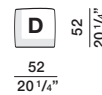

ACSD

DATASHEET

REGISTERED
DESIGN

IX.2023

DIMENSIONS

Augusto depth 116

sofa

DV1811