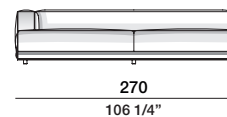

back cushion

ACSC

back cushion

ACSD

sofa