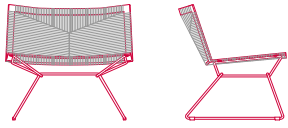

mdf italia

© COPYRIGHT 2023 MDF ITALIA SRL SOCIETA' UNIPERSONALE

2019

NEIL TWIST ARMCHAIR

Designed by Jean Marie Massaud

INDOOR AND OUTDOOR ARMCHAIR

TWIST: NEIL'S EVOLUTION. Gritty, versatile, vibrant, yet at the same time an icon of essentiality, in perfect harmony with MDF Italia's style. These are the main features of Neil armchair, that today comes in a brand new version: Neil twist Armchair, whose eloquent name makes us sense that the manually braided rope is the project's protagonist, with a key detail - the contrasting internal cross-stitch - that adds character to the overall view. But surprises do not end there for what represents the development of Neil armchair: in fact it is proposed in rope with five different colours, with base in white or black nickel round steel wire; with or without armrest.

In this new version, Jean Marie Massaud's chair is highly versatile: it can actually be used both indoors and outdoors, where its neutral or very bright colours will be outstanding in parks and private gardens, meeting places, hotels and public spaces.

[DOWNLOAD THE OUTDOOR BOOK](#)

SHELL

Load-bearing seating structure made of steel, woven with high-tenacity polyester cord, solution-dyed, guaranteeing high resistance to atmospheric agents, light, and abrasions, with stretch resistance. Sled-base made of steel rod. All Neil Twist models have a stitching detail in a contrasting colour, for all versions, in glossy anthracite colour. Variants and types: Matt ecru col.23 / Matt anthracite col.03 / Glossy silver grey col.04 / Glossy English green col.17 / Glossy orange col.11.

OUTDOOR USE

All the variants available, are perfect in both indoor and outdoor environments.

NEIL TWIST ARMCHAIR

LOW-BACKREST

no armrests

L75.2 D66 H71 cm seat H41.3 cm

with armrests

L79.6 D66 H71 cm seat H41.3 cm