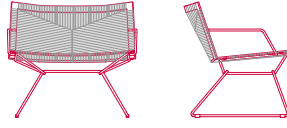

[DOWNLOAD THE OUTDOOR BOOK](#)

SHELL

Load-bearing seating structure made of steel, woven with high-tenacity polyester cord, solution-dyed, guaranteeing high resistance to atmospheric agents, light, and abrasions, with stretch resistance. Sled-base made of steel rod. All Neil Twist models have a stitching detail in a contrasting colour, for all versions, in glossy anthracite colour. Variants and types: Matt ecru col.23 / Matt anthracite col.03 / Glossy silver grey col.04 / Glossy English green col.17 / Glossy orange col.11.

OUTDOOR USE

All the variants available, are perfect in both indoor and outdoor environments.

NEIL TWIST ARMCHAIR

LOW-BACKREST

no armrests

L75.2 D66 H71 cm seat H41.3 cm

with armrests

L79.6 D66 H71 cm seat H41.3 cm