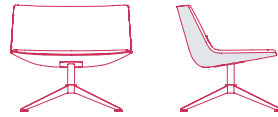

LOW-BACKREST

PADDED VERSION

no armrests
L78 D67 H69.5 cm seat H41 cm

with armrests
L86 D67 H69.5 cm seat H41 cm

COUNTER-SHELL VERSION

no armrests
L78 D67 H69.5 cm seat H41 cm

with armrests
L86 D67 H69.5 cm seat H41 cm

HIGH-BACKREST

no armrests
L78 D67 H95.5 cm seat H41 cm

with armrests
L86 D67 H95.5 cm seat H41 cm

no armrests
L78 D67 H95.5 cm seat H41 cm

with armrests
L86 D67 H95.5 cm seat H41 cm

4-POINTS STAR STEEL BASE WITH CENTRAL FRAME. 360° SWIVEL.

LOW-BACKREST

PADDED VERSION

COUNTER-SHELL VERSION

no armrests
L78 D67 H69.5 cm seat H41 cm

no armrests
L78 D67 H69.5 cm seat H41 cm

with armrests
L86 D67 H69.5 cm seat H41 cm

with armrests
L86 D67 H69.5 cm seat H41 cm