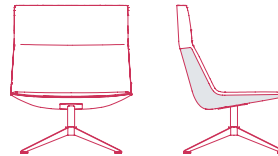

HIGH-BACKREST

no armrests
L78 D67 H95.5 cm seat H41 cm

with armrests
L86 D67 H95.5 cm seat H41 cm

no armrests
L78 D67 H95.5 cm seat H41 cm

with armrests
L86 D67 H95.5 cm seat H41 cm

4-POINTS STAR STEEL BASE WITH CENTRAL FRAME. 360° SWIVEL.

LOW-BACKREST

PADDED VERSION

COUNTER-SHELL VERSION

no armrests
L78 D67 H69.5 cm seat H41 cm

no armrests
L78 D67 H69.5 cm seat H41 cm

with armrests
L86 D67 H69.5 cm seat H41 cm

with armrests
L86 D67 H69.5 cm seat H41 cm

HIGH-BACKREST

no armrests
L78 D67 H95.5 cm seat H41 cm

no armrests
L78 D67 H95.5 cm seat H41 cm

with armrests
L86 D67 H95.5 cm seat H41 cm

with armrests
L86 D67 H95.5 cm seat H41 cm

Finishing

The number in the dot corresponds to the number of colour/material finish.