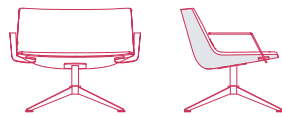

HIGH-BACKREST

no armrests
L78 D67 H95.5 cm seat H41 cm

with armrests
L86 D67 H95.5 cm seat H41 cm

no armrests
L78 D67 H95.5 cm seat H41 cm

with armrests
L86 D67 H95.5 cm seat H41 cm

4-POINTS STAR STEEL BASE WITH CENTRAL FRAME. 360° SWIVEL.

LOW-BACKREST

PADDED VERSION

COUNTER-SHELL VERSION

no armrests
L78 D67 H69.5 cm seat H41 cm

no armrests
L78 D67 H69.5 cm seat H41 cm

with armrests
L86 D67 H69.5 cm seat H41 cm

with armrests
L86 D67 H69.5 cm seat H41 cm

HIGH-BACKREST

no armrests
L78 D67 H95.5 cm seat H41 cm

no armrests
L78 D67 H95.5 cm seat H41 cm

with armrests
L86 D67 H95.5 cm seat H41 cm

with armrests
L86 D67 H95.5 cm seat H41 cm

Finishing

The number in the dot corresponds to the number of colour/material finish.