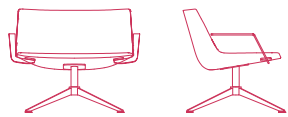

HIGH-BACKREST

no armrests
L78 D67 H95.5 cm seat H41 cm

with armrests
L86 D67 H95.5 cm seat H41 cm

no armrests
L78 D67 H95.5 cm seat H41 cm

with armrests
L86 D67 H95.5 cm seat H41 cm

4-POINTS STAR STEEL BASE WITH CENTRAL FRAME. 360° SWIVEL.

LOW-BACKREST

PADDED VERSION

COUNTER-SHELL VERSION

no armrests
L78 D67 H69.5 cm seat H41 cm

no armrests
L78 D67 H69.5 cm seat H41 cm

with armrests
L86 D67 H69.5 cm seat H41 cm

with armrests
L86 D67 H69.5 cm seat H41 cm

HIGH-BACKREST

no armrests
L78 D67 H95.5 cm seat H41 cm

no armrests
L78 D67 H95.5 cm seat H41 cm

with armrests
L86 D67 H95.5 cm seat H41 cm

with armrests
L86 D67 H95.5 cm seat H41 cm

Finishing

The number in the dot corresponds to the number of colour/material finish.