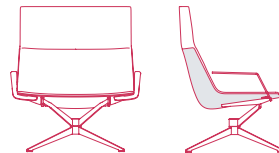

LOW-BACKREST

PADDED VERSION

no armrests
L78 D67 H69.5 cm seat H41 cm

with armrests
L86 D67 H69.5 cm seat H41 cm

COUNTER-SHELL VERSION

no armrests
L78 D67 H69.5 cm seat H41 cm

with armrests
L86 D67 H69.5 cm seat H41 cm

HIGH-BACKREST

no armrests
L78 D67 H95.5 cm seat H41 cm

with armrests
L86 D67 H95.5 cm seat H41 cm

no armrests
L78 D67 H95.5 cm seat H41 cm

with armrests
L86 D67 H95.5 cm seat H41 cm

4-POINTS STAR STEEL BASE WITH CENTRAL FRAME. 360° SWIVEL.

LOW-BACKREST

PADDED VERSION

COUNTER-SHELL VERSION

no armrests
L78 D67 H69.5 cm seat H41 cm

no armrests
L78 D67 H69.5 cm seat H41 cm

with armrests
L86 D67 H69.5 cm seat H41 cm

with armrests
L86 D67 H69.5 cm seat H41 cm