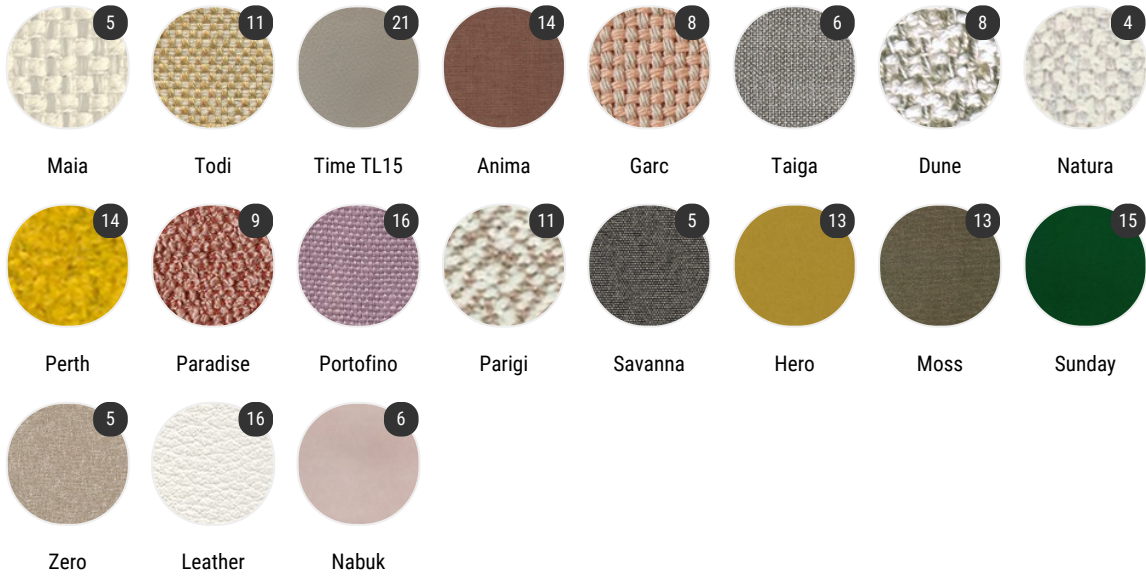

Finishing

The number in the dot corresponds to the number of colour/material finish.

Here below, in the section FINISH OPTIONS, please note all the colours of the materials used for this product.

POUF

Cover