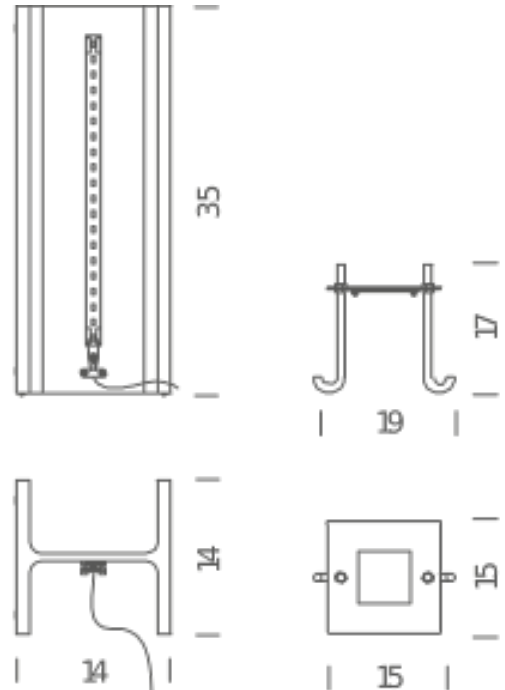

Codes

RIC LMM 21

Structure

raw metal

Diffuser

Net lamp weight

12 Kg

Imballo 1

Dimensioni 20x20x41

Gross weight 13.5 Kg

NEMO

MAIS PLUS QUE CELA JE NE PEUX PAS

Rudy Ricciotti

LED outdoor IP 44

Lamping

Sorgente	linear LED
Potenza	10W
Emissione	direct/indirect
Regolazione	dimmmable, TRIAC
Tensione	220V
Temperatura colore	2700K
Flusso Luminoso	1000lm
Typ cri	83
Classe energetica	A+
Classe Ip	44
Materiali	steel
Notes	cable lenght 3m, body and cable IP65 rated, also available in 120V, marine version available on request

Codes

RIC LMM 2E

Structure

raw metal

Diffuser

Net lamp weight

12 Kg

Imballo 1

Dimensioni 20x20x41

Gross weight 13.5 Kg