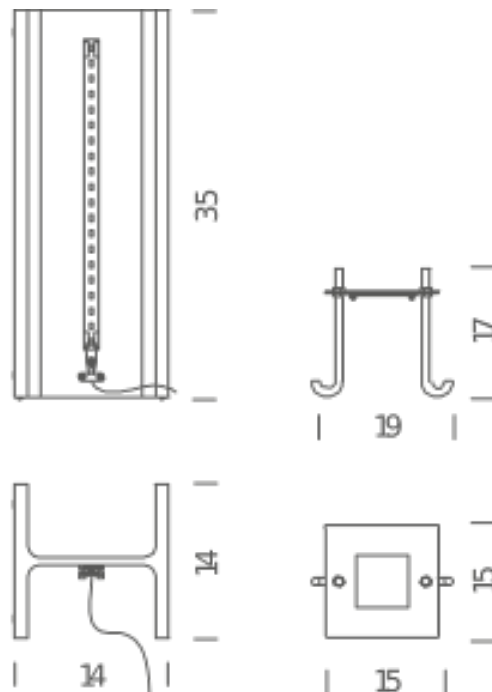

Codes

RIC LMM 21

Structure

raw metal

Diffuser

Net lamp weight

12 Kg

Imballo 1

Dimensioni 20x20x41

Gross weight 13.5 Kg

NEMO

MAIS PLUS QUE CELA JE NE PEUX PAS

Rudy Ricciotti

LED outdoor IP 44

Lamping

Sorgente	linear LED
Potenza	10W
Emissione	direct/indirect
Regolazione	dimmmable, TRIAC
Tensione	220V
Temperatura colore	2700K
Flusso Luminoso	1000lm
Typ cri	83
Classe energetica	A+
Classe Ip	44
Materiali	steel
Notes	cable lenght 3m, body and cable IP65 rated, also available in 120V, marine version available on request

Codes

RIC LMM 2E

Structure

raw metal

Diffuser

Net lamp weight

12 Kg

Imballo 1

Dimensioni 20x20x41

Gross weight 13.5 Kg