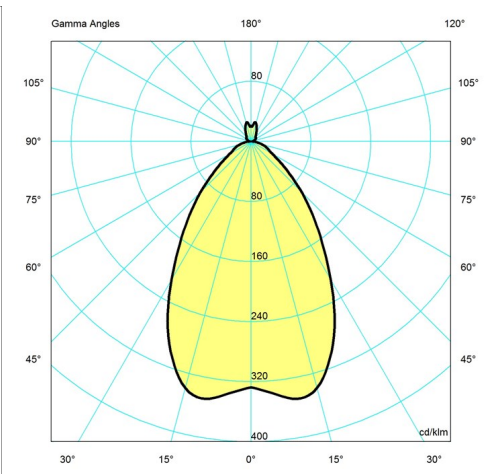

Light description

The fixture emits glare-free, soft, comfortable downward light. The shade design ensures even illumination of the surfaces. The matte upper surfaces of the rings diffuse the light, while the glossy lower surfaces provide optimal reflection.

Mounting

Mounts onto a 4 inch octagonal outlet box. Canopy: Black or white to match pendant finish, flat cone profile, 5.3 IN diameter x 1 IN tall. Cord type: 3-conductor, 18 AWG white or black PVC power cord. Cord length: 12 feet. Provided with a 8 Watt, 3000K, dimmable LED GU10 lamp.

Information

Electrical:
System Wattage: 8W
LED Wattage: 7 W
Delivered lumens: 341 - 487
Efficacy: 42.6 lm/W - 60.9 lm/W
Certifications:
cULus, Dry Location
Protection class IP20
Controllability: Phase dimming
Actual performance dependent upon screw-base lamp used.

Finish

Black, Br alu

Material

Shades: Cast acrylic 0.2 IN thick, in opal white or black. Canopy: xx" diameter x xx", spun aluminum. Socket housing: spun and machined aluminum. Socket: Porcelain, GU10 bi-pin for PAR reflector style lamps. Shade wires are stainless steel, uncoated for aluminum color pendant, with black PVD coating for black color pendant. Standard finish on socket housing is matte, wet paint in aluminum color or black. Aluminum colored or black, wet painted brushed aluminum. Shades: White or black acrylic.

Weight

Min: 0 lbs Max: 0 lbs

Other functions

Longer cord lengths.

Voltage

120V

Light distribution diagrams

For the full data set on all variants, see louispoulsen.com.

Polar