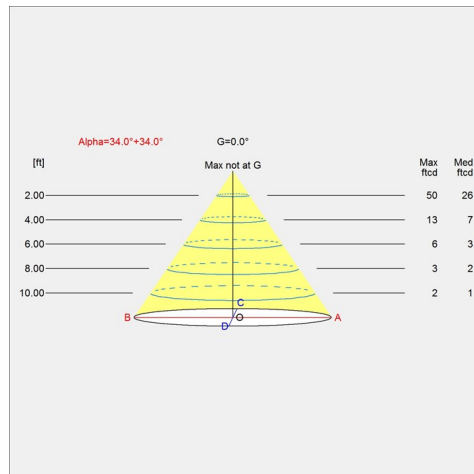

Mounting

Mounts onto a 4 inch octagonal outlet box. Canopy: Black or white to match pendant finish, flat cone profile, 5.3 IN diameter x 1 IN tall. Cord type: 3-conductor, 18 AWG white or black PVC power cord. Cord length: 12 feet. Provided with a 8 Watt, 3000K, dimmable LED GU10 lamp.

Information

Electrical:
System Wattage: 8W
LED Wattage: 7 W
Delivered lumens: 341 - 487
Efficacy: 42.6 lm/W - 60.9 lm/W
Certifications:
cULus, Dry Location
Protection class IP20
Controllability: Phase dimming
Actual performance dependent upon screw-base lamp used.

Finish

Black, Br alu

Material

Shades: Cast acrylic 0.2 IN thick, in opal white or black. Canopy: xx" diameter x xx", spun aluminum. Socket housing: spun and machined aluminum. Socket: Porcelain, GU10 bi-pin for PAR reflector style lamps. Shade wires are stainless steel, uncoated for aluminum color pendant, with black PVD coating for black color pendant. Standard finish on socket housing is matte, wet paint in aluminum color or black. Aluminum colored or black, wet painted brushed aluminum. Shades: White or black acrylic.

Weight

Min: 0 lbs Max: 0 lbs

Other functions

Longer cord lengths.

Voltage

120V

Light distribution diagrams

For the full data set on all variants, see louispoulsen.com.

Cartesian