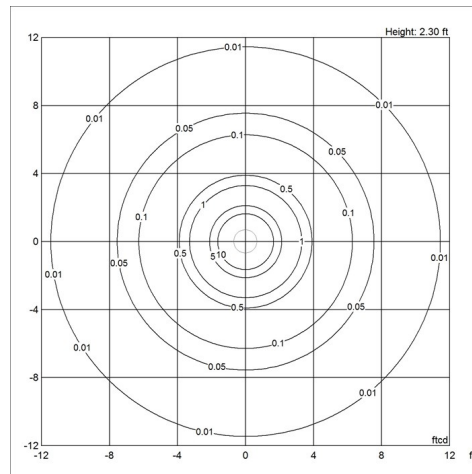

Light description

The fixture emits glare-free, soft, comfortable downward light. The shade design ensures even illumination of the surfaces. The matte upper surfaces of the rings diffuse the light, while the glossy lower surfaces provide optimal reflection.

Mounting

Mounts onto a 4 inch octagonal outlet box. Canopy: Black or white to match pendant finish, flat cone profile, 5.3 IN diameter x 1 IN tall. Cord type: 3-conductor, 18 AWG white or black PVC power cord. Cord length: 12 feet. Provided with a 8 Watt, 3000K, dimmable LED GU10 lamp.

Information

Electrical:
System Wattage: 8W
LED Wattage: 7 W
Delivered lumens: 341 - 487
Efficacy: 42.6 lm/W - 60.9 lm/W
Certifications:
cULus, Dry Location
Protection class IP20
Controllability: Phase dimming
Actual performance dependent upon screw-base lamp used.

Finish

Black, Br alu

Material

Shades: Cast acrylic 0.2 IN thick, in opal white or black. Canopy: xx" diameter x xx", spun aluminum. Socket housing: spun and machined aluminum. Socket: Porcelain, GU10 bi-pin for PAR reflector style lamps. Shade wires are stainless steel, uncoated for aluminum color pendant, with black PVD coating for black color pendant. Standard finish on socket housing is matte, wet paint in aluminum color or black. Aluminum colored or black, wet painted brushed aluminum. Shades: White or black acrylic.

Weight

Min: 0 lbs Max: 0 lbs

Other functions

Longer cord lengths.

Voltage

120V

Light distribution diagrams

For the full data set on all variants, see louispoulsen.com.

Isolux