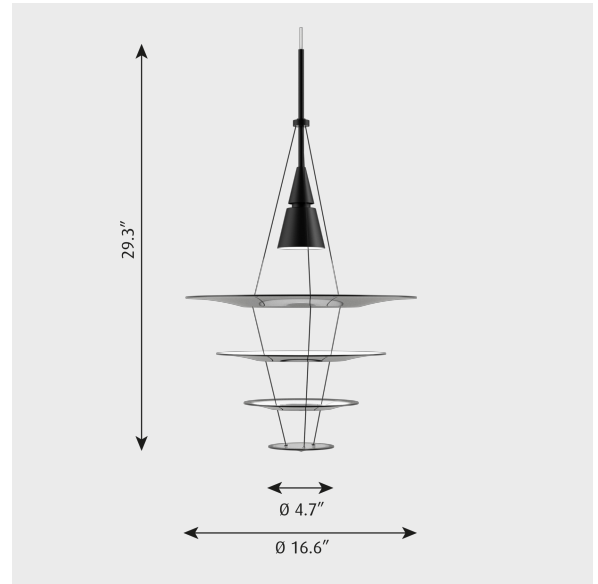

Enigma 425

Project name:

Project type:

Notes:

Design

Shoichi Uchiyama

Product description

Enigma pendants incorporate a top mounted light source projecting light downward through a series of thin acrylic slightly contoured rings that appear to be floating, providing a transparent and light expression. The shades are carefully designed and positioned to prevent direct view of the light source while providing ample light distribution.

Variant options

Color	Cable type	Light source	Voltage frequency
<input checked="" type="radio"/> Black <input type="radio"/> Br alu	BLK WHT	1/50W/PAR16 GU10	120V

Specification notes

a. Brushed aluminum finish comes with white cord and canopy. b. Black finish comes with black cord and canopy.

Light description

The fixture emits glare-free, soft, comfortable downward light. The shade design ensures even illumination of the surfaces. The matte upper surfaces of the rings diffuse the light, while the glossy lower surfaces provide optimal reflection.

Mounting

Mounts onto a 4 inch octagonal outlet box. Canopy: Black or white to match pendant finish, flat cone profile, 5.3 IN diameter x 1 IN tall. Cord type: 3-conductor, 18 AWG white or black PVC power cord. Cord length: 12 feet. Provided with a 8 Watt, 3000K, dimmable LED GU10 lamp.