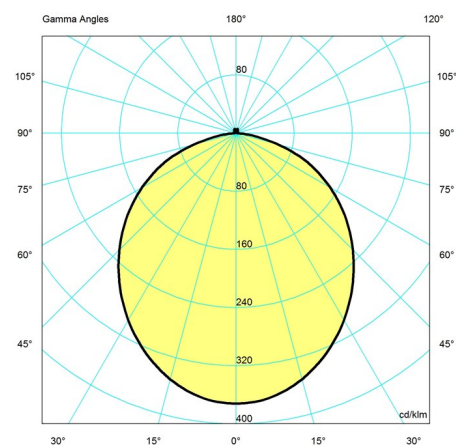

Spare parts & accessories

Product

ADAPTOR 12V BLK
ADAPTOR 12V WHT

Variant number

5744164867
5744164870