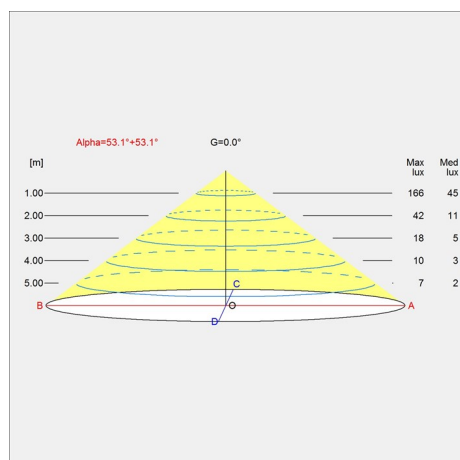

Design

GamFratesi

Weight

Min: 3.05 kg Max: 3.6 kg

Finish

Black, Brass/black, Brass/white, White

Light distribution diagrams

Cartesian