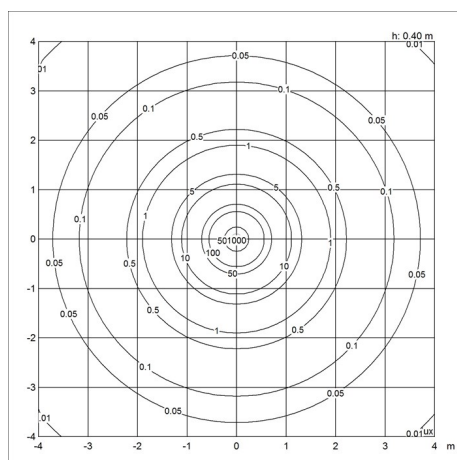

Isolux

Polar