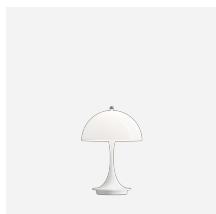

Product family

Panthella Portable