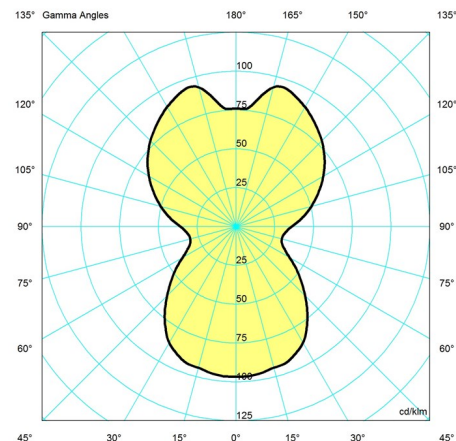

Polar

Spare parts & accessories

Product

PANTHELLA FLOOR/TABLE, NUT, CHROME
PANTHELLA TABLE, SHADE
PANTHELLA TABLE, CLEAR SHADEHOLDER

Variant number

5744610049
5744610366
5744610544