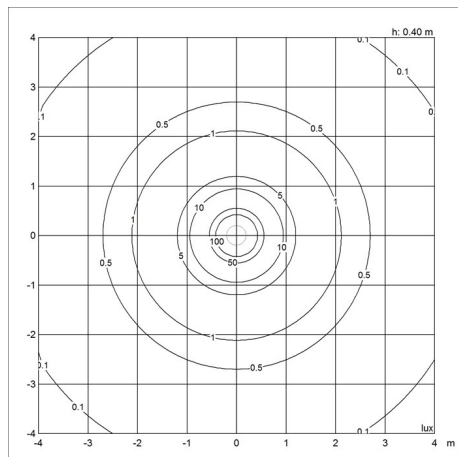

Light distribution diagrams

Isolux

Spare parts & accessories

Product

PANTHELLA FLOOR/TABLE, NUT, CHROME
PANTHELLA TABLE, SHADE
PANTHELLA TABLE, CLEAR SHADEHOLDER

Variant number

5744610049
5744610366
5744610544