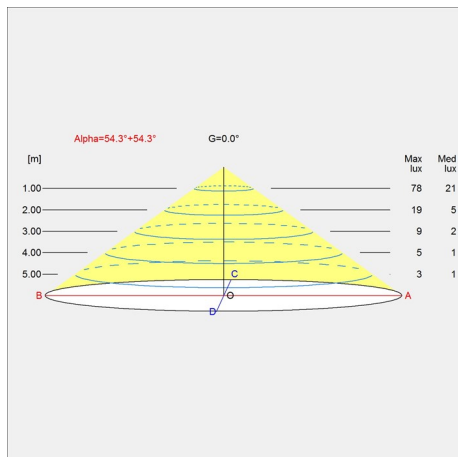

Light distribution diagrams

Cartesian