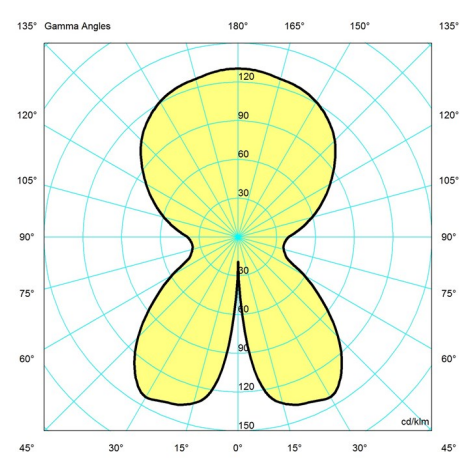

0.5

Finish

Opal

Light distribution diagrams

Cartesian

Isolux

Polar

Spare parts & accessories