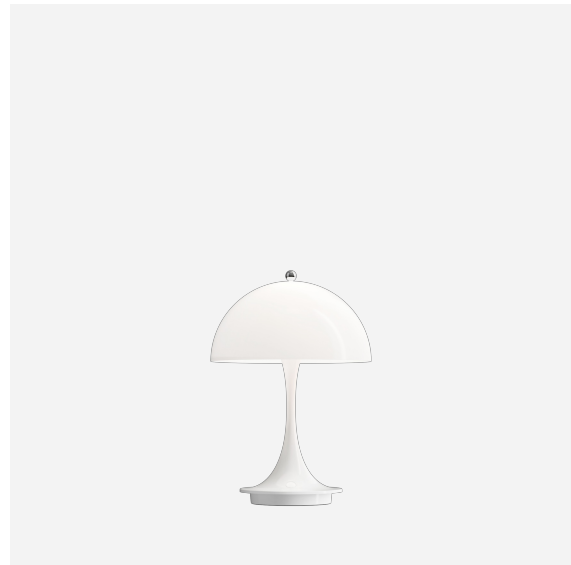

Panthea Portable

The fixture lights up any space harmoniously without glare. The portable table lamp is available in opal, and the transparency of the shade and the reflection of the downward light on the inner side of the shade provides a gentle light and subtle ambience.

Verner Panton

Verner Panton (1926-1998) is famous for his inspirational and colorful personality. A unique person with a special sense for color, shape, light function and space. Over the course of his career, Panton introduced a series of modern lamps with personalities unlike any of his Scandinavian contemporaries.

Panthea-Portable-1600x900.jpg

Product info

Information

Please note that the Panthella Portable comes with a USB-cable but without an adapter. Separate USB-Adapter is available as accessory.

Mounting

Cable length: 1.5m. Power: USB cable for standard USB adapter Light control: Switch on base Battery lifetime: 5 hours @ 100% Step-dim: 0%/10%/33%/100%

Finish

White opal acrylic.

Materials

Shade: Injection moulded opal acrylic Base: Die cast aluminium

Sizes and weights

Width x Height x Length (mm) | 160 x 230 x 160 Max 0.5 kg

Class

Ingress protection IP23. Electric shock protection III