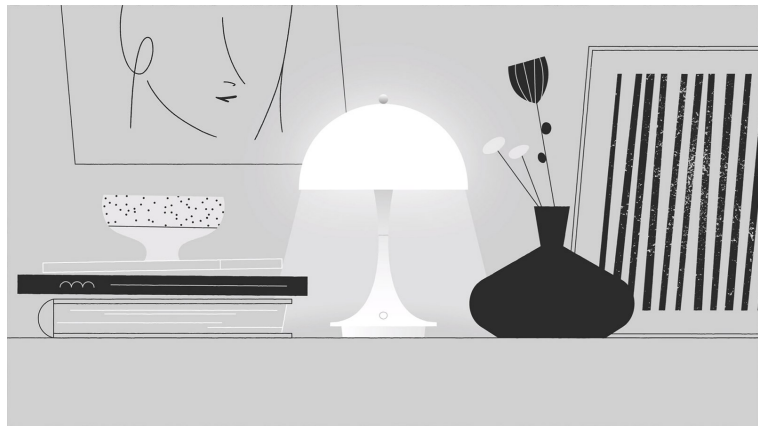

Panthea Portable

The fixture lights up any space harmoniously without glare. The portable table lamp is available in opal, and the transparency of the shade and the reflection of the downward light on the inner side of the shade provides a gentle light and subtle ambience.

Verner Panton

Verner Panton (1926-1998) is famous for his inspirational and colorful personality. A unique person with a special sense for color, shape, light function and space. Over the course of his career, Panton introduced a series of modern lamps with personalities unlike any of his Scandinavian contemporaries.