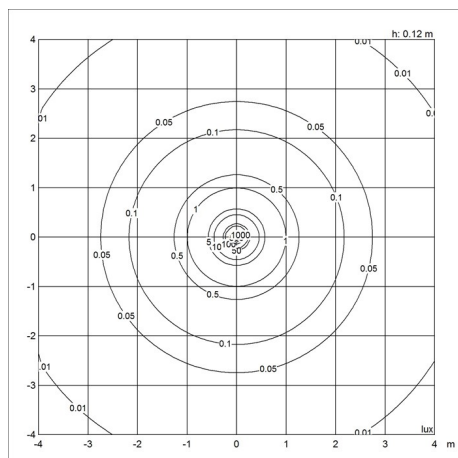

0.5

Finish

Opal

Light distribution diagrams

Cartesian

Isolux

Polar

Spare parts & accessories