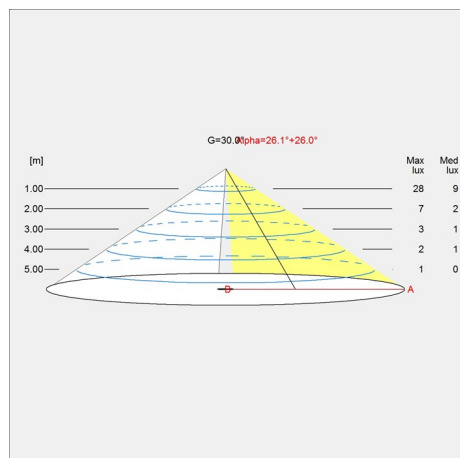

0.5

Finish

Opal

Light distribution diagrams

Cartesian

Isolux

Polar

Spare parts & accessories