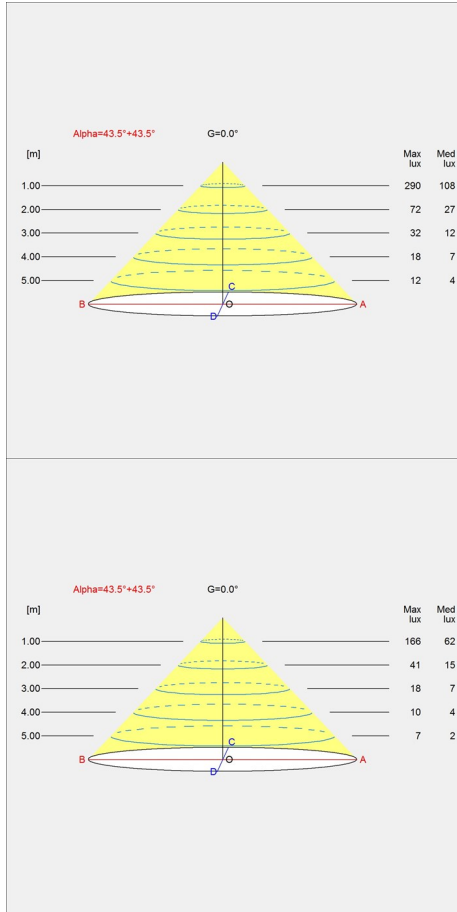

## Design

nendo

---

## Weight

Min: 7.176 kg Max: 7.176 kg

---

# Light distribution diagrams

Cartesian

Isolux

Polar