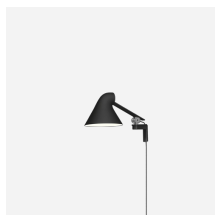

NJP Wall

Product variants

Colour	Cable type	Light source	Lumen
☒ Black	BLK PL	LED 2700K 10W	529
☒ Dark aluminium grey	WHT PL	LED 3000K 10W	550
☐ Light aluminium grey			
☐ White