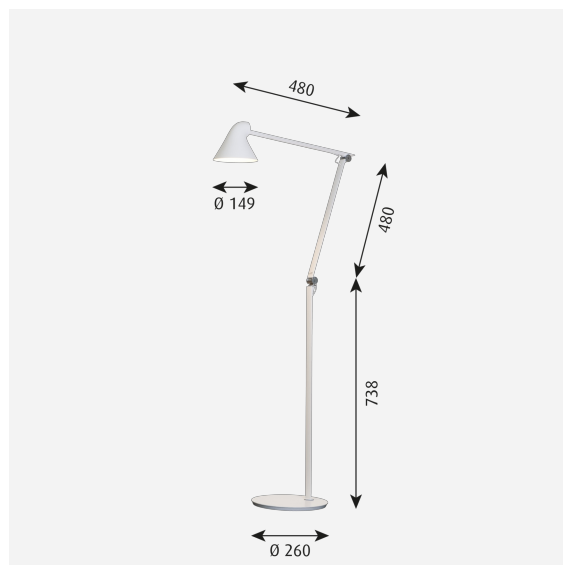

Product info

Information

Driver fitted externally on cord. The light has two built-in intensities. The weight includes the base plate. The innovation of the LED technology is constant. The specifications mentioned are based on present technology.

Mounting

Cord type: Black or white. Cord length: 1,7m. Switch: On the fixture head. Timer function: 4 hours or 8 hours. LED driver: separate, plugs into power outlet. The light has two built-in intensities.

Finish

White, black, light alu grey or dark alu grey, powder coated.

Materials

Base: Steel. Arms and lamp head: Aluminium. Joints: Anodized Aluminium. Stem: Aluminium.

Sizes and weights

Width x Height x Length (mm) | 260 x 1250 x 560 Max 7.2 kg

Class

Ingress protection IP20. Electric shock protection II.

Light source

LED 2700K 10W
Lumen: 529

Information

Driver fitted externally on cord. The light has two built-in intensities. The weight includes the base plate. The innovation of the LED technology is constant. The specifications mentioned are based on present technology.

Product family

Product variants

Colour	Cable type	Light source	Lumen
☒ Black	BLK PL	LED 2700K 10W	529
☒ Dark aluminium grey	WHT PL	LED 3000K 10W	550
☐ Light aluminium grey			
☐ White