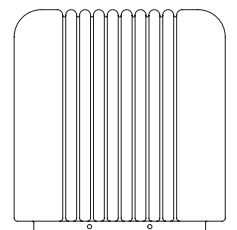

PRODUCT DATA

Design	Angelo Mangiarotti. 1978 / 2023
Product type	Portable table lamp
Environment	Indoor
Materials	Base in die-cast aluminium with black powder coat, shade in mouth blown glass
Light source	2 x 1W 2.700K integrated LEDs
Battery	Lithium Polymer 3.7V 4.000mAh
Operating time	Approx. 14 hours at 70%
Dimmability	3 levels (40% - 70% - 100%)
Recharging	5V DC, 1A, max 5W, via USB-C 3,5 to 4 hours for full recharge
Cord	2m USB-C cable included
Certifications	CE/UL

ARTICLE CODES

203175	Lari Mini
--------	-----------

DELIVERY - LAUNCHES AUGUST 2023

Lead time	Stock (if backorder: 20 weeks)
Sales units	2 pcs. in one master box

24 cm | 9 1/2"

11 cm | 4 1/3"

21 cm | 8 1/4"