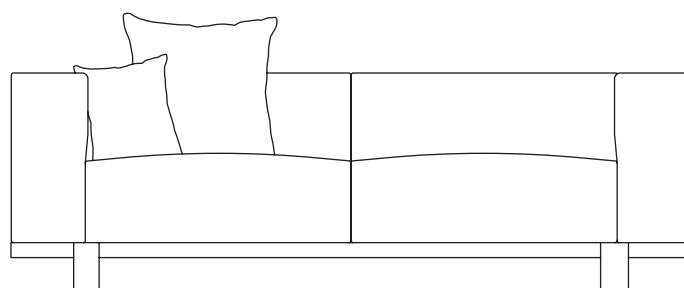

1/5

This is an example of a modular sofa in its purest form. Its orthogonal geometry is based on a rectangular modularity design, which means it can be easily adapted to suit any situation and optimise the space in which it sits.

cm/inch

63/24,8

38/14,9

cm/inch

196/77,1

kettal

2 Seater sofa

Designer
Rodolfo Dordoni