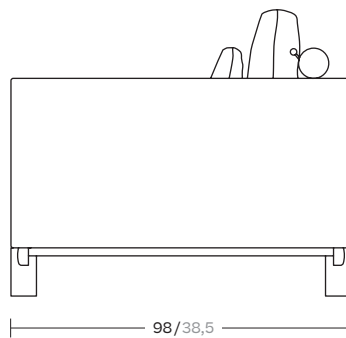

2 Seater sofa

Designer
Rodolfo Dordoni

Collection
Molo

Reference
GKS420100

1/5

This is an example of a modular sofa in its purest form. Its orthogonal geometry is based on a rectangular modularity design, which means it can be easily adapted to suit any situation and optimise the space in which it sits.

Each module can be taken apart and re-organised, creating new uses and configurations.

The design is aesthetically minimalistic with intentionally oversized pieces.

On the other hand, the decorative elements have conscientiously not been emphasised in order to give centre stage to the various combinations of fabric, colours and carefully selected details.