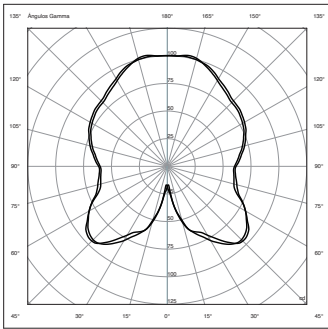

Mia floor lamp L

Designer
Michel Charlot

Collection
Objects

Reference
KS5700800

2/3

Characteristics

Normative compliance	UNE-EN 60598-2-4:199
Weight	Shade (Aluminium 2,68 Kg / 5,9 Lbs. Porotex 2,46 Kg / 5,4 Lbs)
Bulb	E27 LED bulb. Does not include light source.
Liquid Ingress Protection (IP)	IP65
Input Voltage	100/120 / 230Vac
Energy efficiency class (C.E.E)	A++ / A+ / A / B / C / D / E
Maximum Power (W)	Recommended light source not exceeding 60W (10W LED equivalent). No incandescent light bulbs.
Frequency (Hz)	50/60 Hz

Suitable for both indoor and outdoor use.

UL compliance certificate on all internal electrical components.

Guarantee

Under no circumstances will the guarantee be extended for defects caused by insufficient or inadequate maintenance, incorrect use/operation, normal wear, and/or repairs or interventions made by unauthorised third parties without previous written authorisation.

Materials

Aluminium.
Antioxy, Heavy Load, Resistant En-1421, Kettalize-It, Anti-Scratch, Easy Clean, Flame Retardant M1, Eco Friendly Ecoembes Recycling Process

Maintenance

Wipe surface with a damp cotton cloth. Avoid direct contact with solvents and oxides.