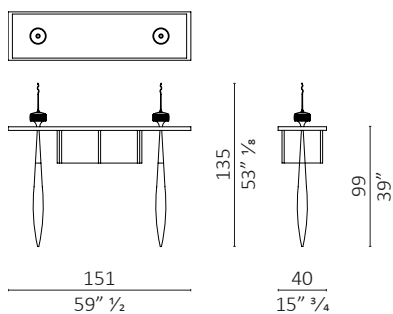

## Imrat design Yamo

**caratteristiche tecniche** - consolle da fissare a parete, intagliata a mano in mogano naturale o palissandro, piano in mogano, palissandro, foglia oro o argento, con o senza contenitori placcati argento, gambe in acero.

**technical features** - hand carved console, wall anchorage, made in natural mahogany or rosewood, top in mahogany, rosewood, gold or silver-leaf, with or without silver-plated cups, legs in maple.

Imrat