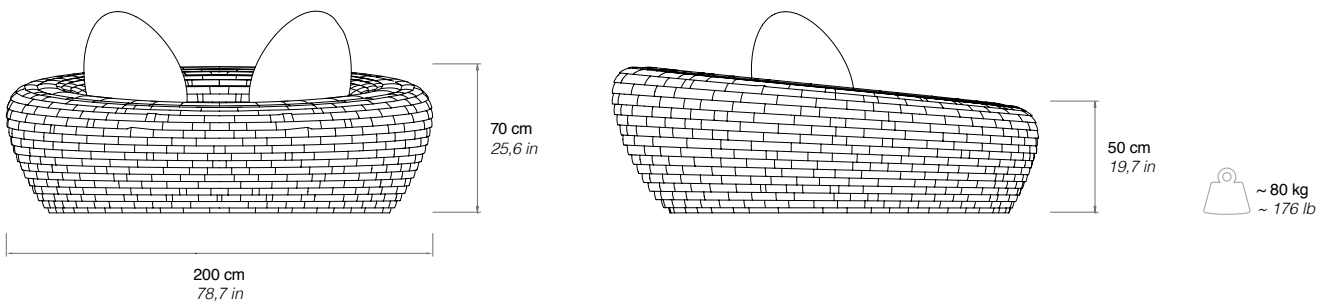

1973

LA COVA

Gianni Ruffi

Limited Edition 1 / 38

**Love nest of soft polyurethane upholstered with hand sewn cloth offcuts.
Detachable eggs of soft polyurethane upholstered with fabric.**