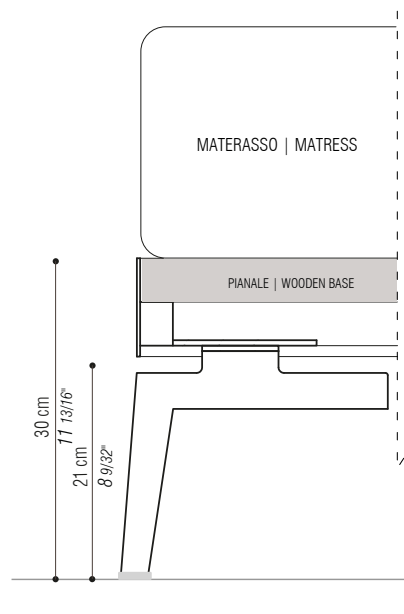

Bed collection

FEEL GOOD

COLLEZIONE LETTI / FEEL GOOD

BASE CON TELAIO IN METALLO E PIANALE IN LEGNO • BASE WITH FRAME IN METAL AND PLATFORM IN WOOD • BASIS MIT METALL RAHMENUNLIEGEFLAECHEAUSHOLZ

DIMENSIONI US

SCHEDA TECNICA | DATA SHEET

BASE TELAIO IN METALLO CON PIANALI IN LEGNO | BASE FRAME IN METAL WITH WOODEN BASE

■ FEEL GOOD

	LETTO 160 BED 160	LETTO 170 BED 170	LETTO 180 BED 180	LETTO 200 BED 200	US QUEEN SIZE	US KING SIZE
A	205 cm 80 23/32"	205 cm 80 23/32"	205 cm 80 23/32"	205 cm 80 23/32"	81 7/8" 208 cm	81 7/8" 208 cm
B	163 cm 64 3/16"	173 cm 68 1/8"	183 cm 72 1/16"	203 cm 79 29/32"	61 13/32" 156 cm	77 5/32" 196 cm

■ FEEL GOOD TEN

	LETTO 160 BED 160	LETTO 170 BED 170	LETTO 180 BED 180	LETTO 200 BED 200	US QUEEN SIZE	US KING SIZE
A	205 cm 80 23/32"	205 cm 80 23/32"	205 cm 80 23/32"	205 cm 80 23/32"	81 7/8" 208 cm	81 7/8" 208 cm
B	163 cm 64 3/16"	173 cm 68 1/8"	183 cm 72 1/16"	203 cm 79 29/32"	61 13/32" 156 cm	77 5/32" 196 cm