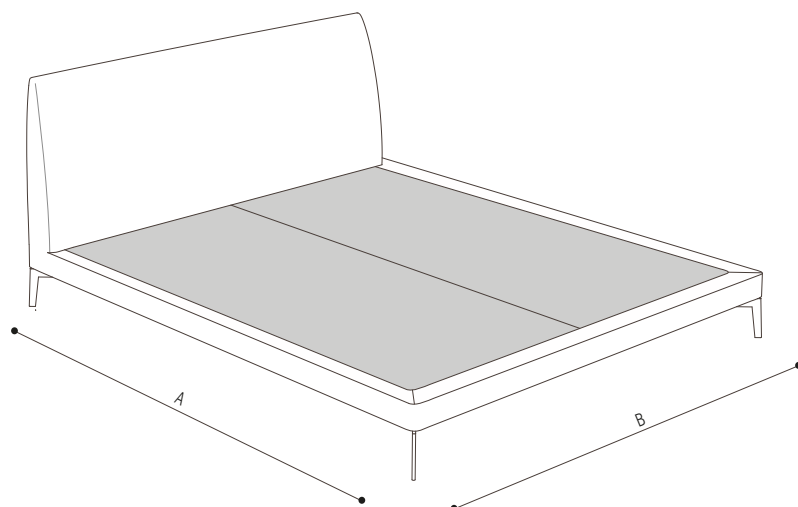

Bed collection

FEEL GOOD

COLLEZIONE LETTI / FEEL GOOD

BASE CON TELAIO IN METALLO E PIANALE IN LEGNO • BASE WITH FRAME IN METAL AND PLATFORM IN WOOD • BASIS MIT METALL RAHMENUNLIEGEFLAECHEAUSHOLZ

DIMENSIONI US

SCHEDA TECNICA | DATA SHEET

BASE TELAIO IN METALLO CON PIANALI IN LEGNO | BASE FRAME IN METAL WITH WOODEN BASE

■ FEEL GOOD

	LETTO 160 BED 160	LETTO 170 BED 170	LETTO 180 BED 180	LETTO 200 BED 200	US QUEEN SIZE	US KING SIZE
A	205 cm 80 23/32"	205 cm 80 23/32"	205 cm 80 23/32"	205 cm 80 23/32"	81 7/8" 208 cm	81 7/8" 208 cm
B	163 cm 64 3/16"	173 cm 68 1/8"	183 cm 72 1/16"	203 cm 79 29/32"	61 13/32" 156 cm	77 5/32" 196 cm

■ FEEL GOOD TEN

	LETTO 160 BED 160	LETTO 170 BED 170	LETTO 180 BED 180	LETTO 200 BED 200	US QUEEN SIZE	US KING SIZE
A	205 cm 80 23/32"	205 cm 80 23/32"	205 cm 80 23/32"	205 cm 80 23/32"	81 7/8" 208 cm	81 7/8" 208 cm
B	163 cm 64 3/16"	173 cm 68 1/8"	183 cm 72 1/16"	203 cm 79 29/32"	61 13/32" 156 cm	77 5/32" 196 cm