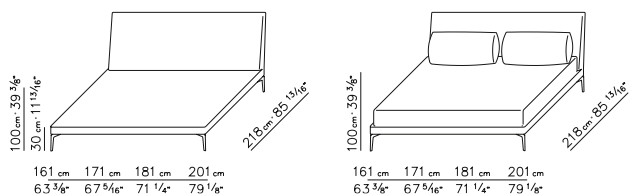

Bed collection

FEEL GOOD

COLLEZIONE LETTI / FEEL GOOD

BASE CON TELAIO IN METALLO E PIANALE IN LEGNO • BASE WITH FRAME IN METAL AND PLATFORM IN WOOD • BASIS MIT METALL RAHMENUNLIEGEFLAECHEAUSHOLZ

DIMENSIONI US

SCHEDA TECNICA | DATA SHEET

BASE TELAIO IN METALLO CON PIANALI IN LEGNO | BASE FRAME IN METAL WITH WOODEN BASE

■ FEEL GOOD

	LETTO 160 BED 160	LETTO 170 BED 170	LETTO 180 BED 180	LETTO 200 BED 200	US QUEEN SIZE	US KING SIZE
A	205 cm 80 23/32"	205 cm 80 23/32"	205 cm 80 23/32"	205 cm 80 23/32"	81 7/8" 208 cm	81 7/8" 208 cm
B	163 cm 64 3/16"	173 cm 68 1/8"	183 cm 72 1/16"	203 cm 79 29/32"	61 13/32" 156 cm	77 5/32" 196 cm

■ FEEL GOOD TEN

	LETTO 160 BED 160	LETTO 170 BED 170	LETTO 180 BED 180	LETTO 200 BED 200	US QUEEN SIZE	US KING SIZE
A	205 cm 80 23/32"	205 cm 80 23/32"	205 cm 80 23/32"	205 cm 80 23/32"	81 7/8" 208 cm	81 7/8" 208 cm
B	163 cm 64 3/16"	173 cm 68 1/8"	183 cm 72 1/16"	203 cm 79 29/32"	61 13/32" 156 cm	77 5/32" 196 cm