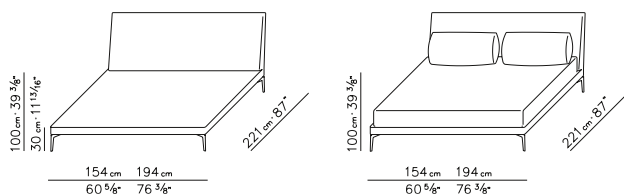

Bed collection

FEEL GOOD

COLLEZIONE LETTI / FEEL GOOD

BASE CON TELAIO IN METALLO E PIANALE IN LEGNO • BASE WITH FRAME IN METAL AND PLATFORM IN WOOD • BASIS MIT METALL RAHMENUNLIEGEFLAECHEAUSHOLZ

DIMENSIONI US

SCHEDA TECNICA | DATA SHEET

BASE TELAIO IN METALLO CON PIANALI IN LEGNO | BASE FRAME IN METAL WITH WOODEN BASE

■ FEEL GOOD

	LETTO 160 BED 160	LETTO 170 BED 170	LETTO 180 BED 180	LETTO 200 BED 200	US QUEEN SIZE	US KING SIZE
A	205 cm 80 23/32"	205 cm 80 23/32"	205 cm 80 23/32"	205 cm 80 23/32"	81 7/8" 208 cm	81 7/8" 208 cm
B	163 cm 64 3/16"	173 cm 68 1/8"	183 cm 72 1/16"	203 cm 79 29/32"	61 13/32" 156 cm	77 5/32" 196 cm

■ FEEL GOOD TEN

	LETTO 160 BED 160	LETTO 170 BED 170	LETTO 180 BED 180	LETTO 200 BED 200	US QUEEN SIZE	US KING SIZE
A	205 cm 80 23/32"	205 cm 80 23/32"	205 cm 80 23/32"	205 cm 80 23/32"	81 7/8" 208 cm	81 7/8" 208 cm
B	163 cm 64 3/16"	173 cm 68 1/8"	183 cm 72 1/16"	203 cm 79 29/32"	61 13/32" 156 cm	77 5/32" 196 cm