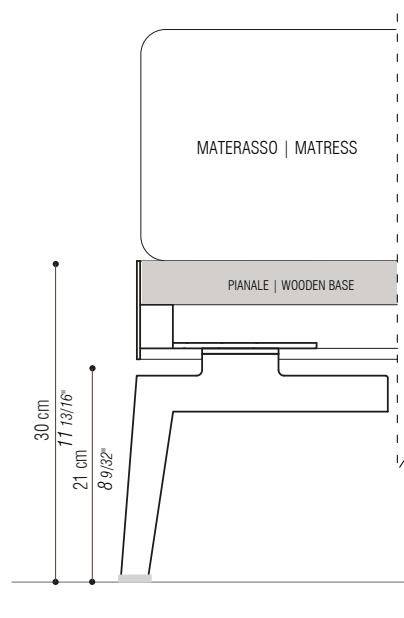

SCHEDA TECNICA | DATA SHEET

BASE TELAIO IN METALLO CON PIANALI IN LEGNO | BASE FRAME IN METAL WITH WOODEN BASE

■ FEEL GOOD

	LETTO 160 BED 160	LETTO 170 BED 170	LETTO 180 BED 180	LETTO 200 BED 200	US QUEEN SIZE	US KING SIZE
A	205 cm 80 23/32"	205 cm 80 23/32"	205 cm 80 23/32"	205 cm 80 23/32"	81 7/8" 208 cm	81 7/8" 208 cm
B	163 cm 64 3/16"	173 cm 68 1/8"	183 cm 72 1/16"	203 cm 79 29/32"	61 13/32" 156 cm	77 5/32" 196 cm

■ FEEL GOOD TEN

	LETTO 160 BED 160	LETTO 170 BED 170	LETTO 180 BED 180	LETTO 200 BED 200	US QUEEN SIZE	US KING SIZE
A	205 cm 80 23/32"	205 cm 80 23/32"	205 cm 80 23/32"	205 cm 80 23/32"	81 7/8" 208 cm	81 7/8" 208 cm
B	163 cm 64 3/16"	173 cm 68 1/8"	183 cm 72 1/16"	203 cm 79 29/32"	61 13/32" 156 cm	77 5/32" 196 cm