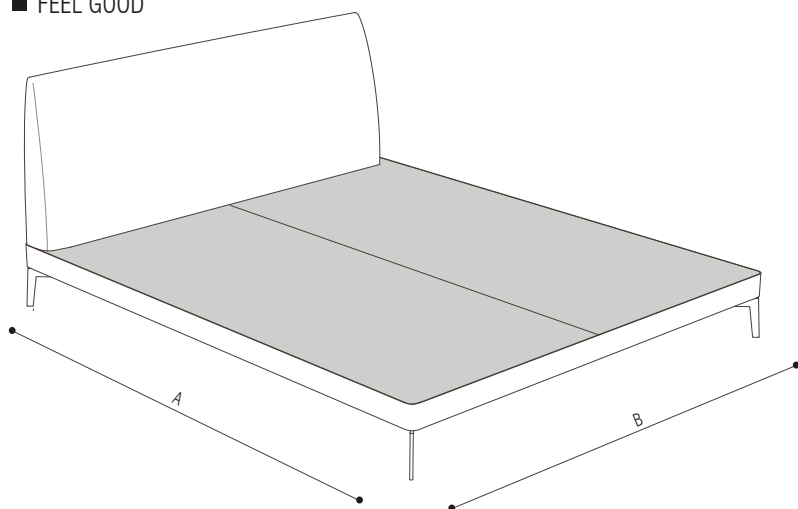

Bed collection

FEEL GOOD

COLLEZIONE LETTI / FEEL GOOD

BASE CON TELAIO IN METALLO E PIANALE IN LEGNO • BASE WITH FRAME IN METAL AND PLATFORM IN WOOD • BASIS MIT METALL RAHMENUNLIEGEFLAECHEAUSHOLZ

DIMENSIONI US

SCHEDA TECNICA | DATA SHEET

BASE TELAIO IN METALLO CON PIANALI IN LEGNO | BASE FRAME IN METAL WITH WOODEN BASE

■ FEEL GOOD

	LETTO 160 BED 160	LETTO 170 BED 170	LETTO 180 BED 180	LETTO 200 BED 200	US QUEEN SIZE	US KING SIZE
A	205 cm 80 23/32"	205 cm 80 23/32"	205 cm 80 23/32"	205 cm 80 23/32"	81 7/8" 208 cm	81 7/8" 208 cm
B	163 cm 64 3/16"	173 cm 68 1/8"	183 cm 72 1/16"	203 cm 79 29/32"	61 13/32" 156 cm	77 5/32" 196 cm

■ FEEL GOOD TEN

	LETTO 160 BED 160	LETTO 170 BED 170	LETTO 180 BED 180	LETTO 200 BED 200	US QUEEN SIZE	US KING SIZE
A	205 cm 80 23/32"	205 cm 80 23/32"	205 cm 80 23/32"	205 cm 80 23/32"	81 7/8" 208 cm	81 7/8" 208 cm
B	163 cm 64 3/16"	173 cm 68 1/8"	183 cm 72 1/16"	203 cm 79 29/32"	61 13/32" 156 cm	77 5/32" 196 cm