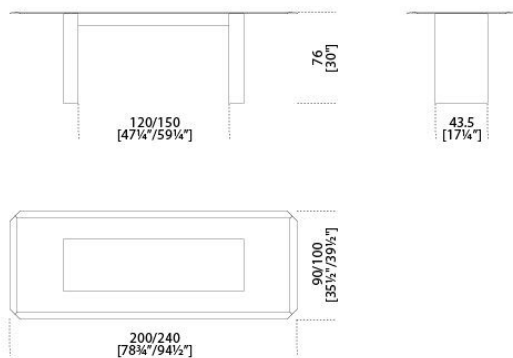

Table with 15mm glass top
painted with the exclusive
"Cashmere" brushed finish in the
colours gold grey or anthracite.
Also available in the exclusive
finish antique bronze or lead.
Large bevel of 6 cms on all the
top edges. Wooden base
covered by 6mm tempered
painted glass.

Dimensioni / Sizes
Cm (L x P x H)
200 x 90 x 74
200 x 100 x 74
240 x 90 x 74
240 x 100 x 74
280 x 110 x 74

Cristallo / Glass

Bronzo Antico
Antique Bronze

Piombo
Lead

Cashmere gold
grey
Cashmere gold
grey

Cashmere
anthracite
Cashmere
anthracite
