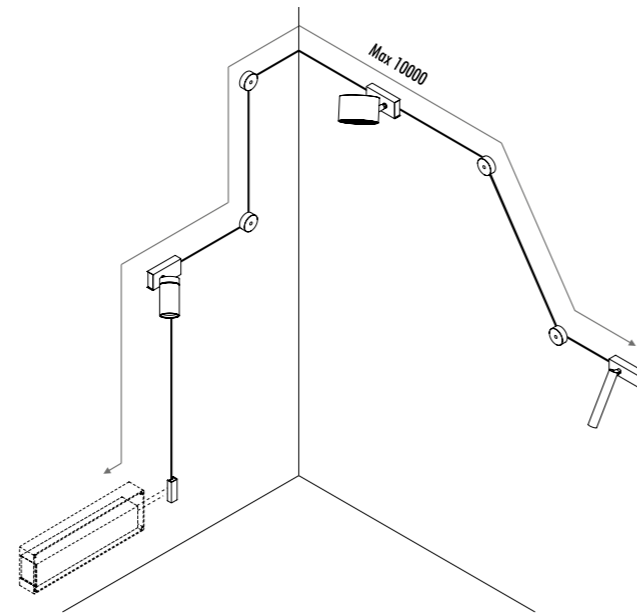

KIT DI ALIMENTAZIONE REMOTO / REMOTE POWER SUPPLY KIT

KIT ALIMENTAZIONE OBBLIGATORIO PER SISTEMA ENDLESS ON/OFF E CASAMBI
COMPULSORY POWER SUPPLY KIT FOR ENDLESS ON/OFF SYSTEM AND CASAMBI

CE IP20

1A0260300.00.00	BIANCO OPACO / MATT WHITE - ON/OFF	KIT DI ALIMENTAZIONE CON SPINA POWER SUPPLY KIT WITH PLUG INPUT 100-240 V - 50/60 Hz - OUTPUT 48 V DC - 150 W	
1A0260400.00.00	NERO OPACO / MATT BLACK - ON/OFF		

1A1020300.00.00	BIANCO OPACO / MATT WHITE - ON/OFF	KIT ROSONE PARETE - SOFFITTO - REMOTO WALL - CEILING ROSE - REMOTE KIT INPUT 100-240 V - 50/60 Hz - OUTPUT 48 V DC - 150 W - IP20	
1A1020400.00.00	NERO OPACO / MATT BLACK - ON/OFF		

KIT ALIMENTAZIONE OBBLIGATORIO PER SISTEMA ENDLESS DIMMERABILE
COMPULSORY POWER SUPPLY KIT FOR ENDLESS DIMMABLE SYSTEM

1A1800300.00.06	BIANCO OPACO / MATT WHITE	KIT DI ALIMENTAZIONE CON SPINA - DIMMER POWER SUPPLY KIT WITH PLUG - DIMMER INPUT 100-240 V - 50/60 Hz - OUTPUT 48 V DC - 150 W	
1A1800400.00.06	NERO OPACO / MATT BLACK		

1A1810300.00.07	BIANCO OPACO / MATT WHITE - DIM	KIT ROSONE PARETE - SOFFITTO - REMOTO WALL - CEILING ROSE - REMOTE KIT INPUT 100-240 V - 50/60 Hz - OUTPUT 48 V DC - 150 W - IP20 DALI - PUSH - 0/1-10 V DIMMABLE	
1A1810400.00.07	NERO OPACO / MATT BLACK - DIM