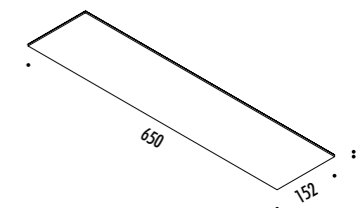

DESIGN MICHELE GROPPI - 2022
LAMPADA DA PARETE - METALLO - SPECCHIO
WALL LAMP - METAL - MIRROR

REFLEX

CE IP20