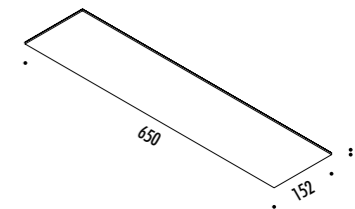

The sizes are expressed in millimeters.

DESIGN MICHELE GROPPI - 2022  
LAMPADA DA PARETE E SOFFITTO - METALLO - SPECCHIO  
WALL AND CEILING LAMP - METAL - MIRROR

REFLEX

 ENDLESS SYSTEM VERSION AVAILABLE

CE  IP20

1A0850400.27.40	STANDARD - 2700K	48 V DC - 23 W LED 2700K - 2158 lm - CRI > 90 / 3000K - 2320 lm - CRI > 90 PIANO A SPECCHIO (DOWN) CON RETRO NERO (UP) KIT INSTALLAZIONE OBBLIGATORIO NON INCLUSO MIRROR TOP (DOWN) WITH BLACK BACK SIDE (UP) COMPULSORY INSTALLATION KIT NOT INCLUDED
1A0850400.30.40	STANDARD - 3000K	