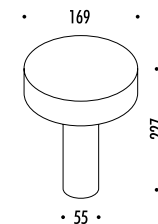

CE IP 20

184503	BIANCO OPACO / MATT WHITE	2 W LED - 3000K - 237 lm 5 W AUDIO - 50 / 20000 Hz BATTERIA RICARICABILE 12 V NiMH 2700 mAh BASE MAGNETICA - CARICABATTERIE INCLUSO AUTONOMIA BATTERIA: 12 ORE SOLO LUCE E 30 ORE SOLO AUDIO A MEDIO VOLUME RECHARGEABLE BATTERY 12 V NiMH 2700 mAh MAGNETIC BASE - CHARGER INCLUDED BATTERY LIFE: 12 HOURS FOR LIGHT ONLY AND 30 HOURS FOR AUDIO ONLY AT MEDIUM VOLUME