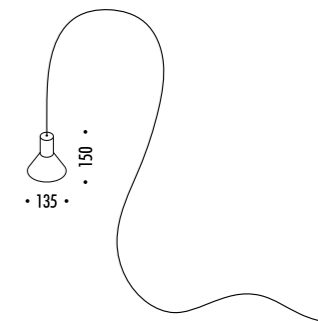

The sizes are expressed in millimeters.

DESIGN DAVIDE GROPPI - BEPPE MERLANO - 2022  
LAMPADA DA ESTERNO - METALLO  
OUTDOOR LAMP - METAL

CE  IP65

NEURO OUTDOOR

1A4030400.27.20	NERO OPACO / MATT BLACK - 2700K	24 V DC - 4,2 W LED
1A4030400.30.20	NERO OPACO / MATT BLACK - 3000K	2700K - 262 lm - CRI > 90 / 3000K - 282 lm - CRI > 90
		CAVO NERO 10 m
		CONNETTORE DRIVER IP68 INCLUSO - DRIVER NON INCLUSO
		BLACK CABLE 10 m
		DRIVER CONNECTOR IP68 INCLUDED - DRIVER NOT INCLUDED