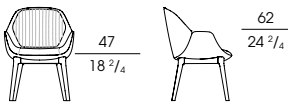

74540

Poltrona ospite, in pelle. Interno con inserto trapuntato
Guest armchair, in leather. Interior with quilted insert

cm 62 x 60 x h 84
in 24 1/2 x 23 1/2 x h 33