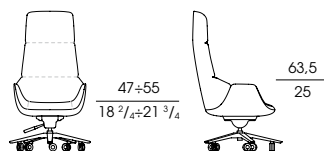

74500

Bergère direzionale in pelle girevole con ruote, regolabile in altezza.
Swivel executive wing chair in leather with castors, height-adjustable.

cm 64 x 79 x h 155 / 132
in 25 1/4 x 31 x h 49 1/4 / 52