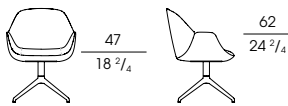

cm 64 x 79 x h 155 / 132
in 25 1/4 x 31 x h 49 1/4 / 52

74545

Bergère direzionale, in pelle, girevole con ruote, regolabile in altezza. Interno con inserto in tessuto o pelle
Swivel executive wing chair, in leather, with castors, height-adjustable. internal insert in fabric or leather

cm 64 x 79 x h 155 / 132
in 25 1/4 x 31 x h 49 1/4 / 52

74515

Poltrona ospite
Guest armchair

cm 62 x 60 x h 84
in 24 1/2 x 23 1/2 x h 33

74520

Poltrona ospite. Esterno pelle, interno tessuto o pelle
Guest armchair. External leather, internal fabric or leather