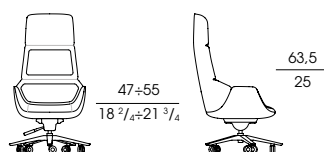

74545

Bergère direzionale, in pelle, girevole con ruote, regolabile in altezza. Interno con inserto in tessuto o pelle
Swivel executive wing chair, in leather, with castors, height-adjustable. internal insert in fabric or leather

cm 64 x 79 x h 155 / 132
in 25 1/4 x 31 x h 49 1/4 / 52