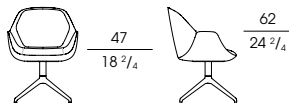

74550

Poltrona ospite, in pelle. Interno con inserto trapuntato in pelle o tessuto
Guest armchair, in leather. Internal insert in fabric or leather

cm 62 x 60 x h 84
in 24 1/2 x 23 1/2 x h 33