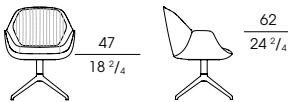

74525

Poltrona ospite, in pelle. Interno con inserto trapuntato
Guest armchair, in leather. Interior with quilted insert

cm 62 x 60 x h 84
in 24 1/2 x 23 1/2 x h 33