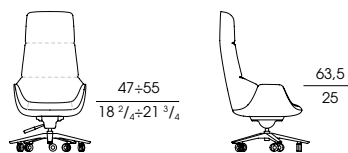

- poltroncina con base in frassino disponibile nelle varianti: naturale (fin. 96), grigio antracite (fin. 93), biscotto (fin. 2P) e cenere (fin. 2R).

Il rivestimento non è sfoderabile in nessuna delle varianti.

—
Family of seats with in flexible coldfoamed polyurethane covered with fibre.

Calathea is available in the following variants:

- executive armchair with a 5 point revolving base, rotating castors, gas spring for height regulation and a fixed and tilting mechanism. The wheels, the base and the connection between the base and the seat are in pewter finish (fin. 5L) metal.

The upholstery is available in leather in one colour or in two colours with the external side in leather and the internal one in fabric, the internal part in fabric or leather can be with or without quilting, with or without insert.

- guest armchair with a 5-point revolving base, gas spring for height regulation and a fixed and tilting mechanism.

The upholstery is available in leather in one colour or in two colours with the external part in leather and the internal one in fabric, the internal part in fabric or leather can be with or without quilting, with or without insert.

- small armchair with ash wood base available in the finishes: natural (fin. 96), anthracite grey (fin. 93), biscuit (fin. 2P) and ash grey (fin. 2R) finishes

The cover is not removable in any of the variants.

74500

Bergère direzionale in pelle girevole con ruote, regolabile in altezza.
Swivel executive wing chair in leather with castors, height-adjustable.

cm 64 x 79 x h 155 / 132
in 25 1/4 x 31 x h 49 1/4 / 52