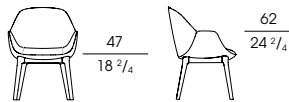

74535

Poltrona ospite, gambe in frassino. Esterno in pelle interno in tessuto o pelle
Guest armchair, ash wood legs. External leather, internal fabric or leather

cm 62 x 60 x h 84
in 24 1/2 x 23 1/2 x h 33