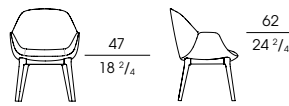

74530

Poltrona ospite, gambe in frassino
Guest armchair, ash wood legs

cm 62 x 60 x h 84
in 24 1/2 x 23 1/2 x h 33