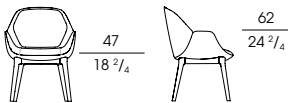

74555

Poltrona ospite, in pelle, con gambe in frassino.
Interno con inserto trapuntato in pelle o tessuto
Guest armchair, in leather with ash wood legs.
Internal insert in fabric or leather

cm 62 x 60 x h 84
in 24 1/2 x 23 1/2 x h 33