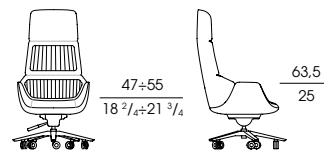

74500

Bergère direzionale in pelle girevole con ruote, regolabile in altezza.
Swivel executive wing chair in leather with castors, height-adjustable.

cm 64 x 79 x h 155 / 132
in 25 1/4 x 31 x h 49 1/4 / 52

74505

Bergère direzionale in pelle, bicolore, girevole con ruote, regolabile in altezza.
Swivel executive wing chair in two leather colors, with castors, height-adjustable

cm 64 x 79 x h 155 / 132
in 25 1/4 x 31 x h 49 1/4 / 52