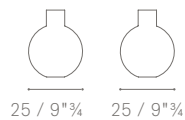

TECHNICAL FEATURES

Vase size.

- Small
 - Medium
 - Large
-

Material. High quality blown glass.

Colour. Night blue. This is a never-before-seen colour created exclusively for Poltrona Frau.

Aesthetic details. The Poltrona Frau brand and the designer signature are carved on the base of the vase.

5515060

20 / 7³/₄"

5515061

31 / 12¹/₄"

5515062

39 / 15¹/₄"