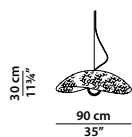

MADE IN ITALY

BELL Paola Navone

Sospensione.
Hanging lamp.

Ø90 h30 | 0,40 m³

Sospensione.
Hanging lamp.

Ø120 h30 | 0,65 m³