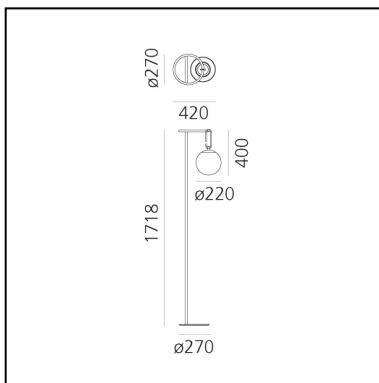

nh 22 Floor

Neri&Hu

IP20    Dimmerable: 

LUMINAIRE

- Watt: **13,5W**
- Delivered lumens output: **1142lm**
- CCT: **0K**
- Efficiency: **75%**
- Efficacy: **87.83lm/W**
- CRI: **80**

DESCRIPTION

nh continues the study on the dynamic interaction of expertise, details, materials, form, and light that Neri&Hu are developing with Artemide. The selected materials represent a perfect combination of tradition and innovation, as well as the expression of responsible and sustainable design, also conveyed by the use of a lowconsumption retrofit LED source. Like all the projects designed by Neri&Hu, nh offers a reinterpretation of the Oriental culture and tradition with a constant contemporary approach. With surprising lightness and elementary movements nh creates a landscape of elements generating – either individually or combined with each other – a non-static balanced composition characterized by elegant colour and material matching.

PRODUCT CODE: 1271010A

FEATURES

- Article Code: **1271010A**
- Colour: **Black/brass**
- Installation: **Floor**
- Material: **Blown glass, brushed brass**
- Series: **Design Collection**
- Environment: **Indoor**
- design by: **Neri&Hu**

DIMENSIONS

- Length: **cm 42**
- Width: **cm 27**
- Height: **cm 171.8**
- Diameter: **cm 22**
- Base Diameter: **cm 27**

SOURCES NOT INCLUDED

- Category: **LED RETROFIT**
- Number: **1**
- Watt: **17W**
- Socket: **E27**