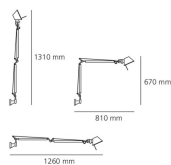

Aluminium

LED Dimmable

 N/D° IP20

W	Dimensions	Luminous Flux (lm)	Color	Code	Product name
10W	H 67 cm	410lm	●	A004800	Tolomeo parete - Led Aluminium

Accessories

Code

TOLOMEO SUPPORTO PARETE  
NEW

A025150