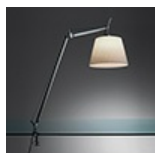

PRODUCT DATA SHEET

Tolomeo Table Mega

Materials: cantilevered arms in polished aluminium; diffuser in parchment paper, in silk satin or in black fabric on a plastic frame; joints and clamp in polished aluminium. Specification: diffuser, available in three sizes, adjustable in all directions. System of spring balancing. The code is referred to the body lamp only

Alluminium ● Black ●

LED Dimmable

□ N/D° IP20

W	Dimensions	Luminous Flux (lm)	Color	Code	Product name
31W	H 200 cm	1500lm	●	0761010A	Tolomeo Mega Table LED - Alluminium dimmerable
		1800lm	●	0762010A	Tolomeo Mega Table LED - Alluminium with dimmer
		●	0762030A	Tolomeo Mega Table LED - Black with dimmer	
		●	0761030A	Tolomeo Mega Table LED - Black dimmerable	