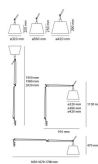

PRODUCT DATA SHEET

Tolomeo Table Mega

Materials: cantilevered arms in polished aluminium; diffuser in parchment paper, in silk satin or in black fabric on a plastic frame; joints and clamp in polished aluminium. Specification: diffuser, available in three sizes, adjustable in all directions. System of spring balancing. The code is referred to the body lamp only

Alluminium ● Black ●

LED Dimmable

□ N/D° IP20

W	Dimensions	Luminous Flux (lm)	Color	Code	Product name
31W	H 200 cm	1500lm	●	0761010A	Tolomeo Mega Table LED - Alluminium dimmerable
		1800lm	●	0762010A	Tolomeo Mega Table LED - Alluminium with dimmer
		●	0762030A	Tolomeo Mega Table LED - Black with dimmer	
		●	0761030A	Tolomeo Mega Table LED - Black dimmerable	

		Code
	TOLOMEO MEGA DIFF.TESSUTO NRO D.320	0772010A
	TOLOMEO MEGA DIFF.TESSUTO NRO D.360	0772020A
	TOLOMEO MEGA DIFF.TESSUTO NRO D.420	0772030A
	TOLOMEO MEGA DIFF.PERG.320	0780010A
	TOLOMEO MEGA DIFF.PERG.360	0780020A
	TOLOMEO MEGA DIFF.PERG.420	0780030A
	TOLOMEO MEGA DIFF.RASO 320	0781010A
	TOLOMEO MEGA DIFF.RASO 360	0781020A
	TOLOMEO MEGA DIFF.RASO 420	0781030A
	TOLOMEO MORSETTO	A004100
	TOLOMEO SUPP.TAVOLO FISSO	A004200