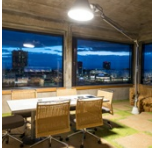

Projects

› Speicher 7