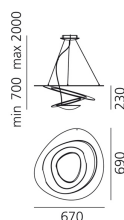

PRODUCT DATA SHEET

Pirce Mini Sospensione

Suspension lamp in painted aluminium, extension of the existing Pirce range. Opening out of a slim disk are fluttering spirals, which fall gently downwards, creating magical effects of form and light.

Black ● Gold ● White ○

LED Suspension

650° IP20

W	Dimensions	Luminous Flux (lm)	Color	Code	Product name
44W	69x67 cm	3313lm	●	1256130A	Pirce Mini Suspension LED 3000K Black
			●	1256120A	Pirce Mini Suspension Led 3000K Gold
			○	1256110A	Pirce Mini Suspension LED 3000K White