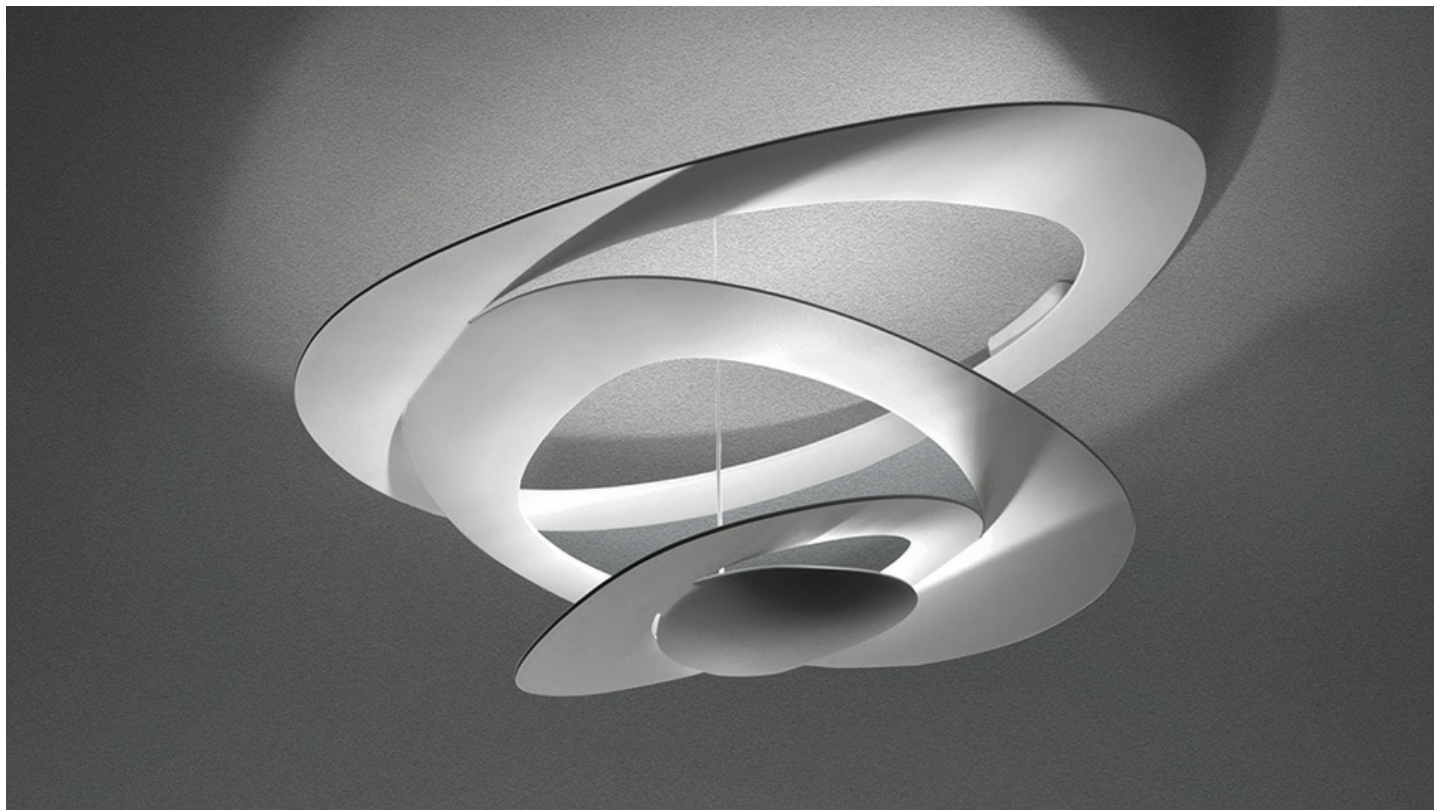

PRODUCT DATA SHEET

Pirce Mini Soffitto

Ceiling lamp in painted aluminium. Opening out of a slim disk are fluttering spirals, which fall gently downwards, creating magical effects of form and light.

Black ● Gold ● White ○

LED Undimmable

 650° IP20

W	Dimensions	Luminous Flux (lm)	Color	Code	Product name
44W	H 36 cm	3313lm	●	1255130A	Pirce Mini Ceiling LED 3000K Black
			●	1255120A	Pirce Mini Ceiling LED 3000K Gold
			○	1255110A	Pirce Mini Ceiling LED White 3000K