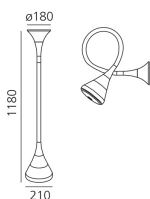

PRODUCT DATA SHEET

Pipe Wall/ceiling

Wall/ceiling lamp with flexible painted steel structure, covered with a natural anti-yellowing silicone case; wall attachment and diffuser in transparent rubber-effect painted polycarbonate; mirror aluminium reflector with random perforations; painted steel bottom plate. The new internal diffuser is reinterpreting the old fluorescent lamp using a modern LED source, this guarantees the same optical performance with less power consumption and a better quality of light.

Transparent
○

FLUO Wall/Ceiling

960° IP20

W	Dimensions	Luminous Flux (lm)	Color	Code	Product name
32W	H 118 cm	2400lm	○	0674010A	Pipe Wall/Ceiling

Designers

Projects

› Herzog & De Meuron

› Hotel Sana
Evolution