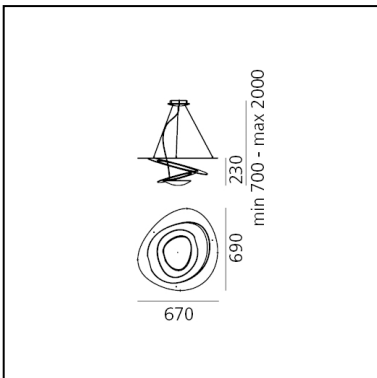

Pirce Mini Suspension LED - 2700K - White

Giuseppe Maurizio Scutellà

IP 20    Dimmerable:  

LUMINAIRE

- Watt: **44W**
- Voltage: **220V-240V**
- Delivered lumens output: **3097lm**
- CCT: **2700K**
- Efficiency: **82%**
- Efficacy: **70.39lm/W**
- CRI: **90**
- Dimmable Typology: **Push**

PRODUCT CODE: 1256W10A

FEATURES

- Article Code: **1256W10A**
- Colour: **White**
- Installation: **Suspension**
- Material: **Aluminum**
- Series: **Design Collection**
- Environment: **Indoor**
- Area contract: **Residential**
- Emission: **Indirect**
- design by: **Giuseppe Maurizio Scutellà**

DIMENSIONS

- Length: **cm 67**
- Width: **cm 69**
- Height: **cm 23**
- Max Height from ceiling: **cm 200**
- Impact Resistance: **N/D**
- Glow Wire Test: **650°**

SOURCES INCLUDED

- Category: **Led**
- Number: **1**
- Watt: **44W**
- Color temperature (K): **2700K**
- CRI: **90**
- Color Tolerance: **MacAdam 2SDCM**