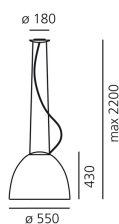

PRODUCT DATA SHEET

Nur

Suspension lamp in painted anthracite grey aluminium with halogen source; upper cap in borosilicate sanded glass.

Anodized Aluminium

Anodized Aluminum

Anthracite Grey

Suspension

CE CCC ENEC PG 650°C° IP20

W	Dimensions	Luminous Flux (lm)	Color	Code	Product name
205W	H 43 cm	4200lm	<input type="radio"/>	A240610	Nur - Anodized Aluminium
			<input checked="" type="radio"/>	A240600	Nur - Anthracite grey

Ceiling

CE CCC ENEC PG 650°C° IP40

W	Dimensions	Luminous Flux (lm)	Color	Code	Product name
205W	H 43 cm	2427lm		A244650	Nur - Anodized Aluminum
				A244600	Nur - Anthracite Grey

Accessories

	Code
<p>NUR FILTRO COLORATO PER ALOG 250W*</p> <p>NO IMAGE AVAILABLE</p>	A249300
<p>NUR CUPOLA ANTIABBAGL.PER ALOG 250W*</p> <p>NO IMAGE AVAILABLE</p>	A249400