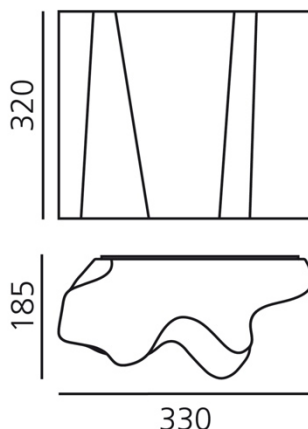

TECHNICAL DATA SHEET

FEATURES

Product name:	Logico parete - Halo
Article Code:	0391030A
Colour:	White
Material:	Painted metal, blown glass
Series:	Design
Environment:	Indoor
Area contract:	Hospitality Hotel, Hospitality Restaurant, Office, Private Residence

OPTICS

Emission:	Diffused And Direct
-----------	---------------------

DIMENSIONS

Length:	cm 33
Width:	cm 18.5
Height:	cm 32
Impact Resistance:	N/D
Glow Wire Test:	N/D °

DIMENSIONS

COLOUR

LAMPS NOT INCLUDED