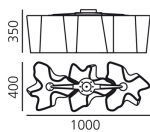

PRODUCT DATA SHEET

Logico soffitto 3 in linea

Ceiling lamp composed by 3 elements on line. Painted metal structure, blown glass diffuser with polished-silk finish.

White

Ceiling

     N/D° IP20

W	Dimensions	Luminous Flux (lm)	Color	Code	Product name
315W	40x100 cm	8610lm	○	0459020A	Logico soffitto 3 in linea