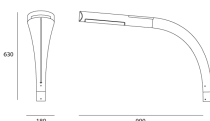

PRODUCT DATA SHEET

Indicta

Light fixture with direct emission, with high-performance LED light sources. $\varnothing 60\text{mm}$ pole installation with $\varnothing 35 \times 120\text{mm}$ shank (not supplied). Anthracite grey finish. Composed by optical housing and support for pole installation. Optical housing in extruded EN-AW-6060 aluminium, chromate treated and painted with 3-stage outdoor treatment: nanotechnologies, antioxidant primer, polyester paint. UV resistant diffuser in shock resistant polycarbonate. High-efficiency asymmetrical optics in metalized polycarbonate. Optical housing support in high-resistance mass-coloured reinforced polymers.

LED Floor

   650° IP65

W	Dimensions	Luminous Flux (lm)	Color	Code
23W	18x90 cm	1341lm		T084800

Indicta LED	LED	luminaire
Power	23W	23W
Flux	1633lm	1341lm
CCT	4000K	4000K
CRI	80 typ	
Color Tolerance	4SDCM	
Service Life	L70(6K)>35.600h	
Efficiency		82%
Efficacy	82lm/W	58lm/W