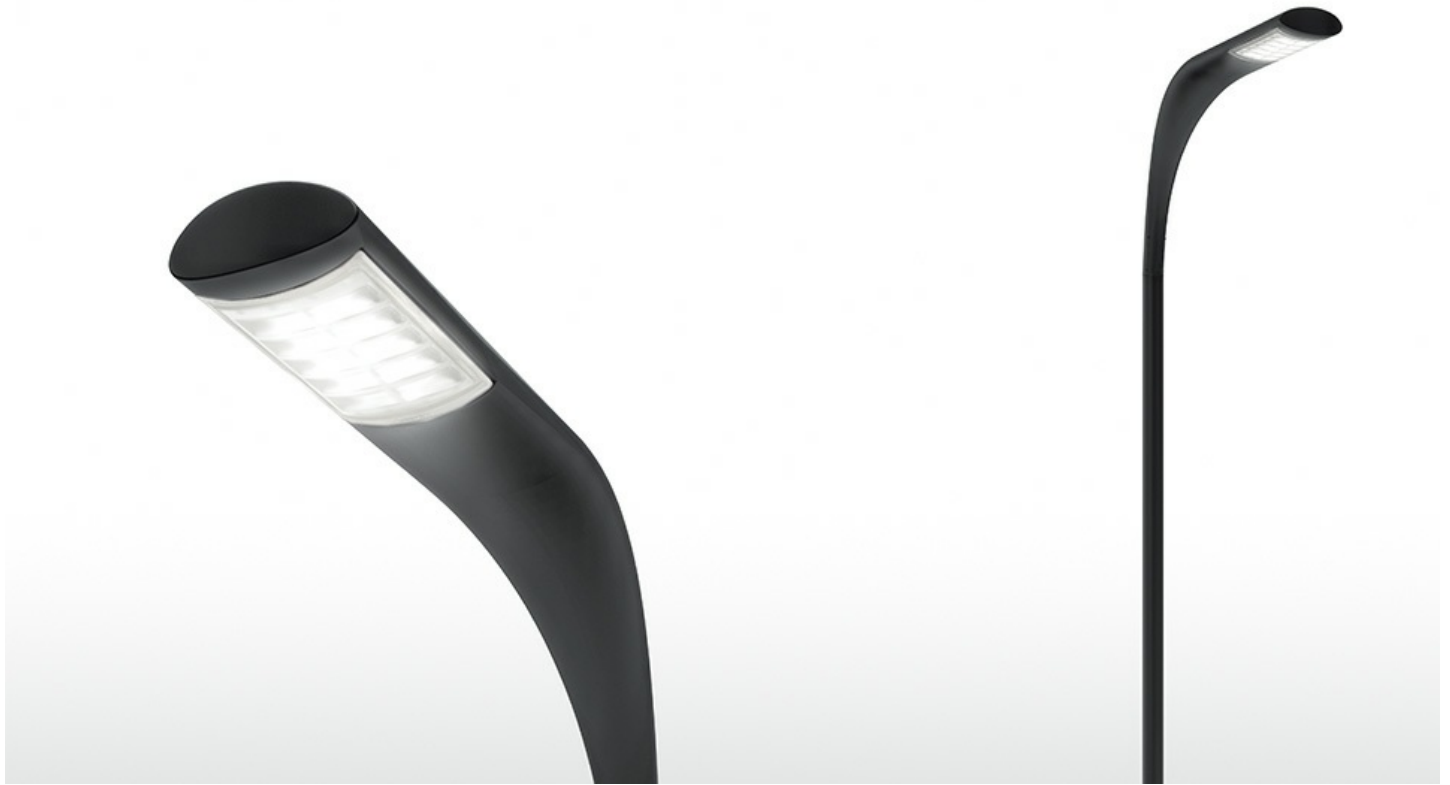

PRODUCT DATA SHEET

Indicta

Light fixture with direct emission, with high-performance LED light sources. $\varnothing 60\text{mm}$ pole installation with $\varnothing 35 \times 120\text{mm}$ shank (not supplied). Anthracite grey finish. Composed by optical housing and support for pole installation. Optical housing in extruded EN-AW-6060 aluminium, chromate treated and painted with 3-stage outdoor treatment: nanotechnologies, antioxidant primer, polyester paint. UV resistant diffuser in shock resistant polycarbonate. High-efficiency asymmetrical optics in metalized polycarbonate. Optical housing support in high-resistance mass-coloured reinforced polymers.

LED Floor

   650° IP65

W	Dimensions	Luminous Flux (lm)	Color	Code
23W	18x90 cm	1341lm		T084800

Indicta LED	LED	luminaire
Power	23W	23W
Flux	1633lm	1341lm
CCT	4000K	4000K
CRI	80 typ	
Color Tolerance	4SDCM	
Service Life	L70(6K)>35.600h	
Efficiency		82%
Efficacy	82lm/W	58lm/W