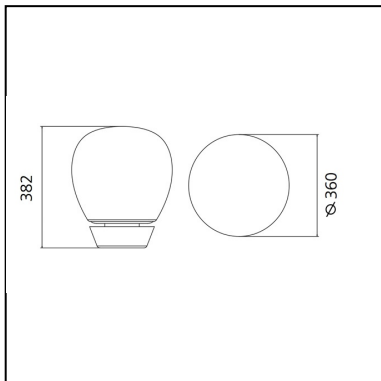

Empatia 36 table

Carlotta de Bevilacqua
Paola di Arianello

IP20     Dimmerable: 

LUMINAIRE

- Watt: **26W**
- Delivered lumens output: **1273lm**
- CCT: **3000K**
- Efficiency: **51%**
- Efficacy: **48.96lm/W**
- CRI: **90**
- Dimmer Typology: **Touch Dimmer**

PRODUCT CODE: 1821010A

FEATURES

- Article Code: **1821010A**
- Colour: **White**
- Installation: **Table**
- Material: **Blown glass, methacrylate, aluminum**
- Series: **Design Collection**
- design by: **Carlotta de Bevilacqua, Paola di Arianello**

DIMENSIONS

- Height: **cm 38.2**
- Diameter: **cm 36**
- Impact Resistance: **N/D**
- Glow Wire Test: **650°C**

SOURCES INCLUDED

- Category: **Led**
- Number: **1**
- Watt: **26W**
- Color temperature (K): **3000K**
- CRI: **90**