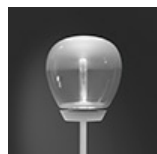

### Empatia terra

Empatia is inspired by the association between the great glass-blowing tradition and the LED technology of Artemide. High interest in the expression potentials of this material resulted into co-operation with master glass blowers to gain full control of the special suppleness of Venetian glass and to work on the balance between surface and light, between subtle densities and transparencies. Hence clear, pure craft objects, each of them unique in all respects. Transparency and opacity are wisely dosed to obtain a glass that reflects light without glaring and without losing efficiency. Hence optical device, whose heart is a high-performance LED-based light engine created separately from the glass emission body in favor of higher thermal efficiency and performance. Light is controlled with maximum yield and driven towards the glass diffuser through a transparent pipe with a very low absorption coefficient.

White

LED Dimmable

650°C° IP20

W	Dimensions	Luminous Flux (lm)	Color	Code	Product name
20W	H 150 cm	709lm	○	1820010A	Empatia 26 Floor

<b>Empatia terra LED</b>	LED	luminaire
<b>Power</b>	20W	20W
<b>Flux</b>	1710lm	709lm
<b>CCT</b>	3000K	3000K
<b>CRI</b>	90	
<b>Color Tolerance</b>	MacAdam 2SDCM	
<b>Service Life</b>		
<b>Efficiency</b>		50%
<b>Efficacy</b>		45lm/W