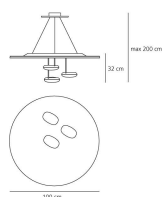

Polished Chrome /
Aluminium

Suspension

W	Dimensions	Luminous Flux (lm)	Color	Code	Product name
480W	H 50 cm	9900lm	●	1399010A	Droplet Suspension

 960° IP20

Ceiling

W	Dimensions	Luminous Flux (lm)	Color	Code	Product name
480W	H 32 cm	9900lm		1398010A	Droplet Ceiling