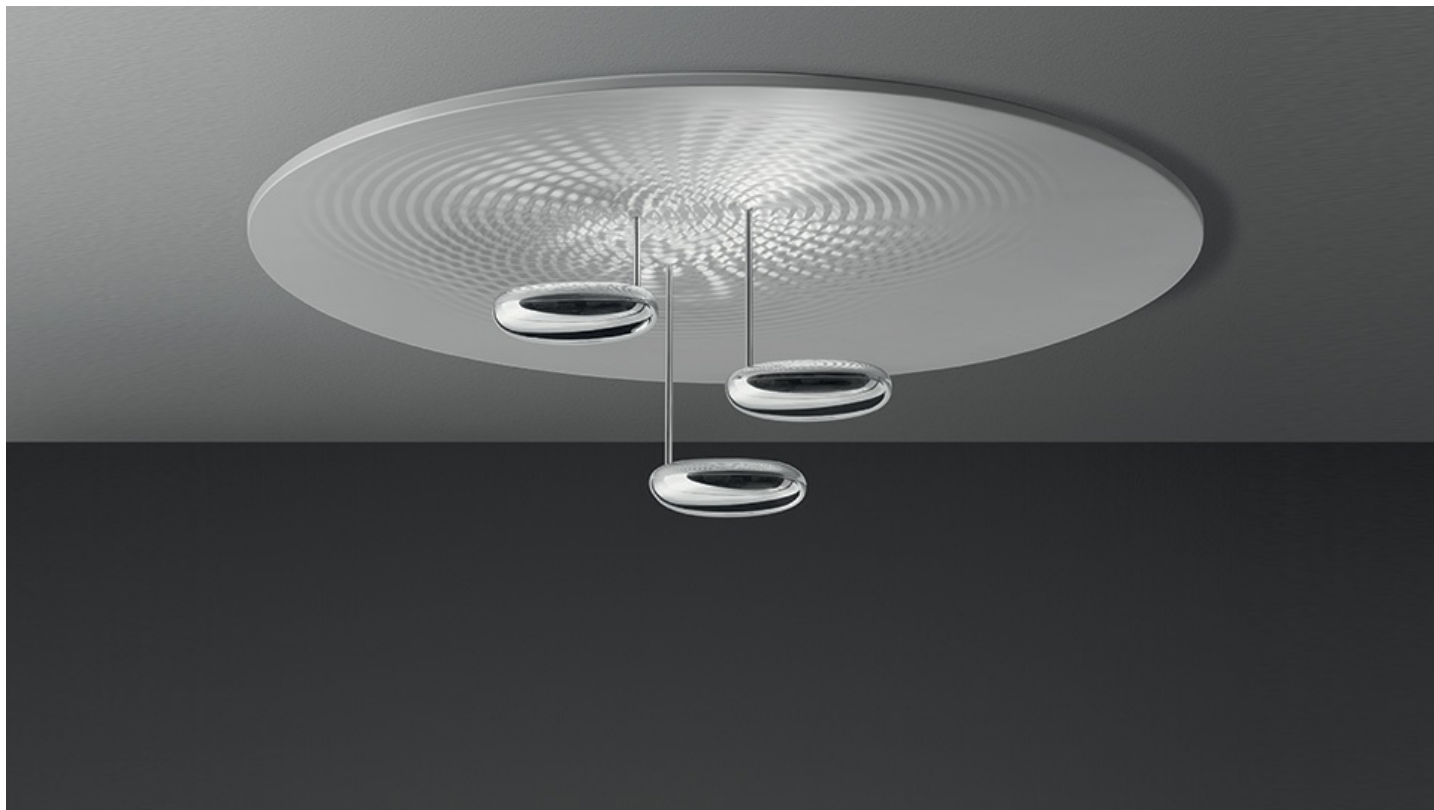

PRODUCT DATA SHEET

Droplet

Lamp available in suspension and ceiling versions. "Droplet is a ceiling light that appears as a pool of liquid aluminium reflecting two light pebbles. It has been generated totally by digital means and freezes in time the act of ripples that cross each other to define reflective zones and acting as a form of liquid dichroic." Materials: die-cast aluminium lighting units; die-cast aluminium reflector.

Polished Chrome /
Aluminium

Suspension

W	Dimensions	Luminous Flux (lm)	Color	Code	Product name
480W	H 50 cm	9900lm	●	1399010A	Droplet Suspension

 960° IP20

Ceiling

W	Dimensions	Luminous Flux (lm)	Color	Code	Product name
480W	H 32 cm	9900lm		1398010A	Droplet Ceiling