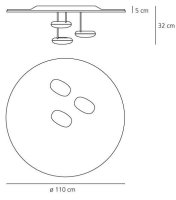

Polished Chrome /
Aluminium

Suspension

W	Dimensions	Luminous Flux (lm)	Color	Code	Product name
480W	H 50 cm	9900lm	●	1399010A	Droplet Suspension

 960° IP20

Ceiling

W	Dimensions	Luminous Flux (lm)	Color	Code	Product name
480W	H 32 cm	9900lm		1398010A	Droplet Ceiling