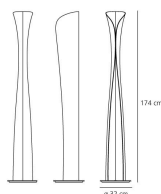

### Cadmo Floor

Floor lamp. A steel panel screens and releases a soft indirect light upwards together with a diffused light along the vertical aperture of the lamp. Combination of halogen light sources, for indirect and diffused emission, with separate switching. Painted steel body lamp, with cover-base in painted inox-steel. With light intensity regulator.

Black /  
White  
●

Red /  
White  
●

White /  
White  
●

Floor

N/A° IP20

W	Dimensions	Luminous Flux (lm)	Color	Code	Product name
230W + 60W	H 174 cm	5000lm	●	1368010A	Cadmo Floor - Black/White
			●	1368030A	Cadmo Floor - Red/White
			●	1368020A	Cadmo Floor - White/White