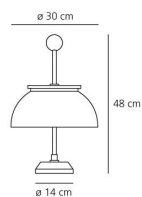

PRODUCT DATA SHEET

Alfa

Metal structure in opaque nickel-plate; diffuser in crystal glass; base in marble. The metal parts are hand turned.

White

Table

N.D.° IP20

W	Dimensions	Luminous Flux (lm)	Color	Code	Product name
56W	H 48 cm	690lm	○	0026010A	Alfa